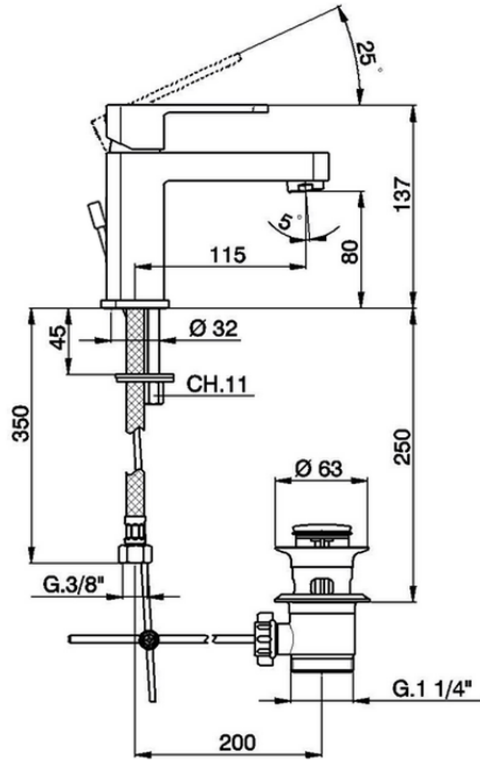

Single lever washbasin mixer DADO_DD000510

DD000510

<https://en.huberitalia.com/single-lever-washbasin-mixer-dado-dd000510>

2024-12-04