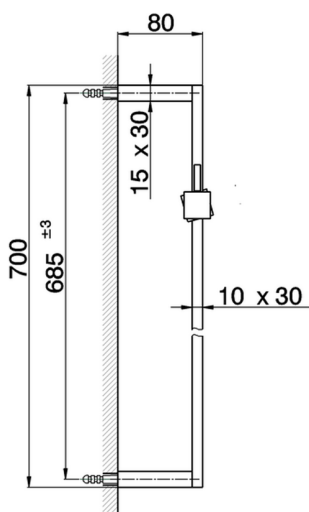

sliding bar SHOWER_SS012090

MODEL **SS012090**

sliding bar, 70 cm sliding rail bar with sliding bracket

AVAILABLE FINISHINGS

CHARACTERISTICS

2025-01-05