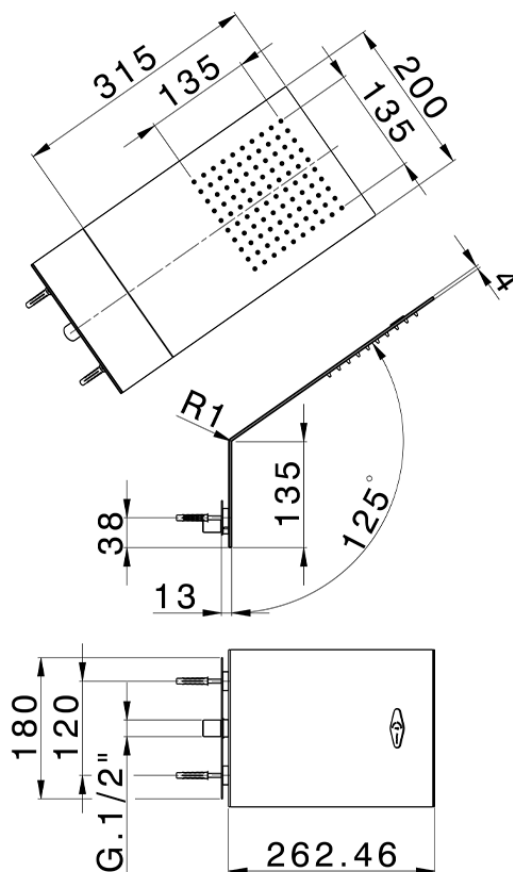

Wall-mounted showerhead ZEN_ZS122150

ZS122150

<https://en.huberitalia.com/wall-mounted-showerhead-zen-zs122150>

2026-04-06