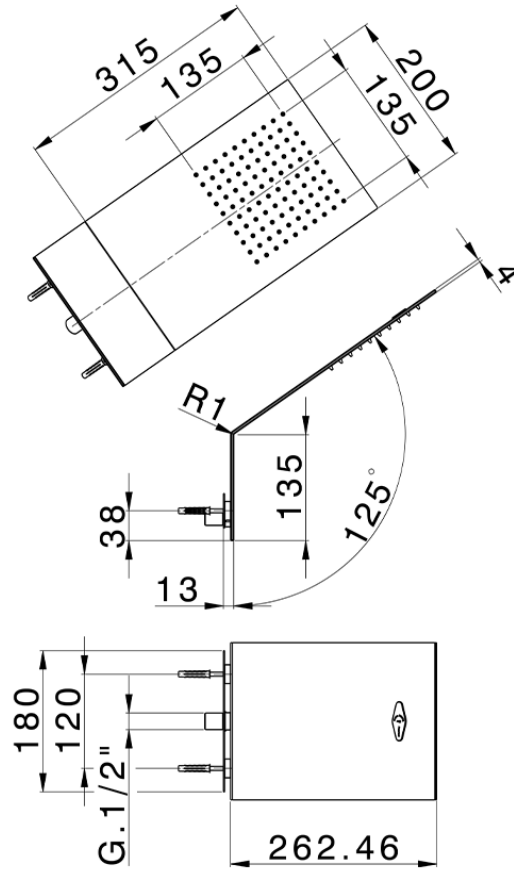

Wall-mounted showerhead ZEN_ZS122150

ZS122150

<https://en.huberitalia.com/wall-mounted-showerhead-zen-zs122150>

2026-06-13