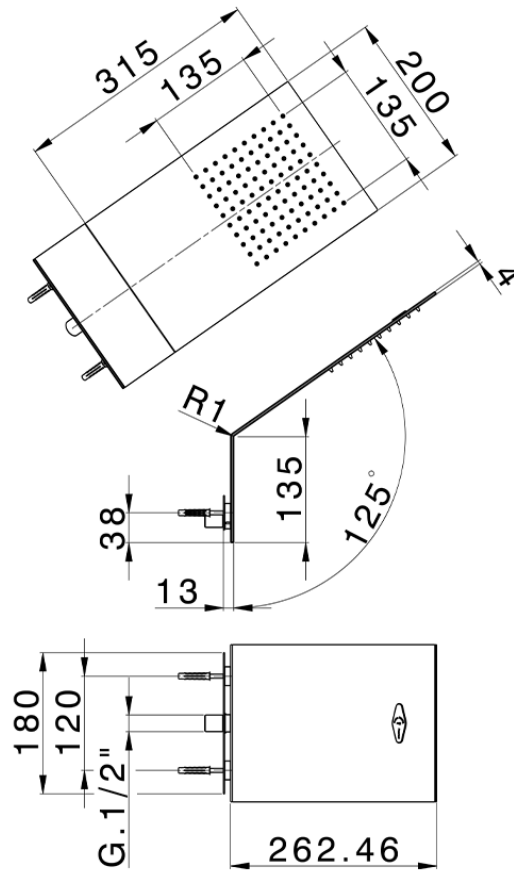

Wall-mounted showerhead ZEN_ZS122150

ZS122150

<https://en.huberitalia.com/wall-mounted-showerhead-zen-zs122150>

2026-04-05