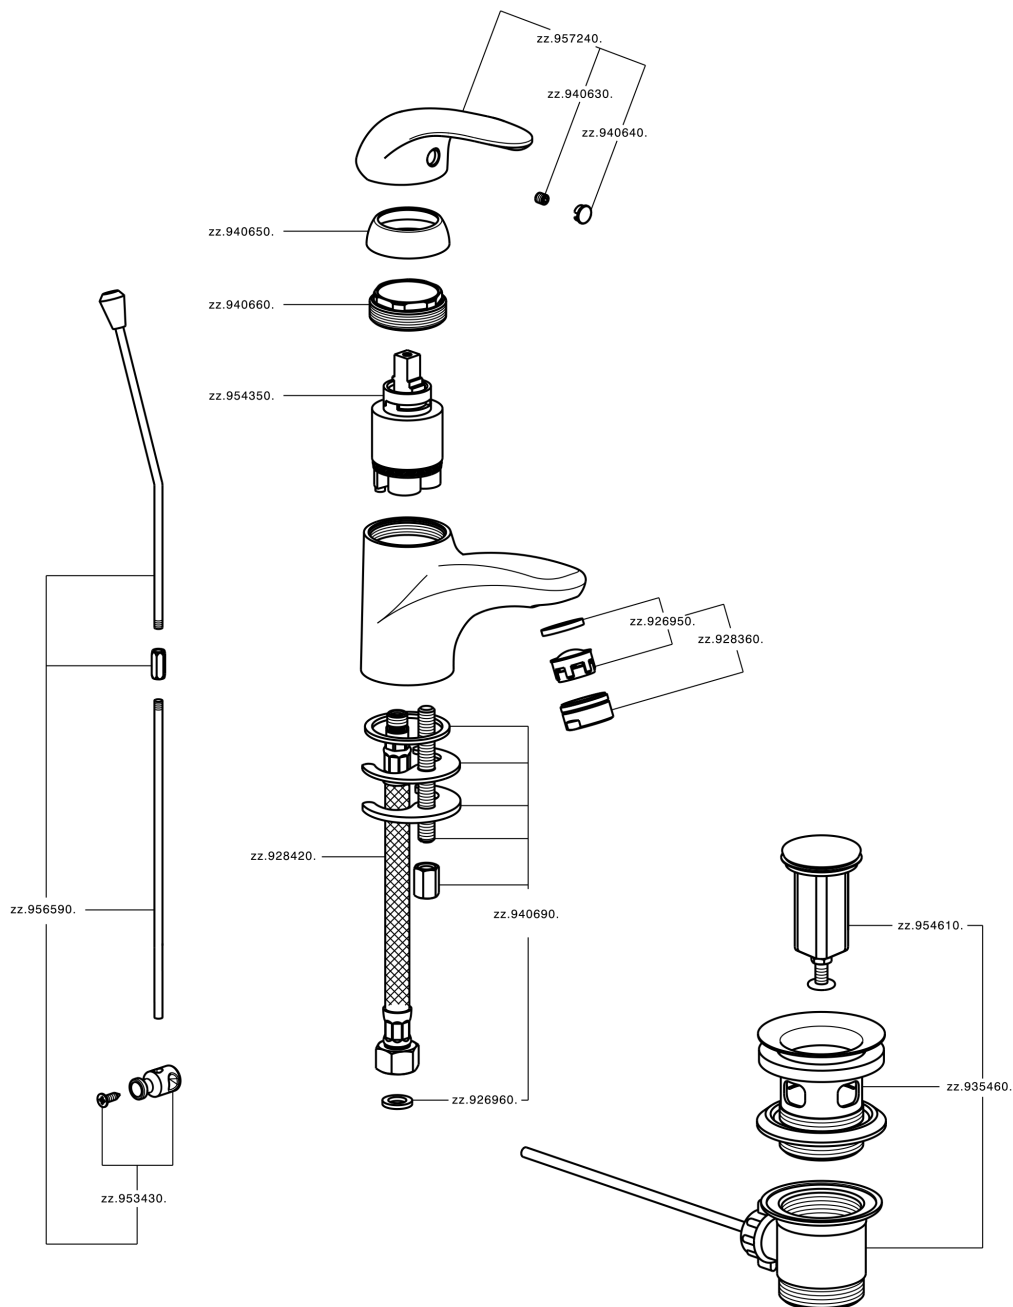

Single lever washbasin mixer NORMA_NM000510

NM000510

<https://en.huberitalia.com/single-lever-washbasin-mixer-norma-nm000510>

2025-04-03