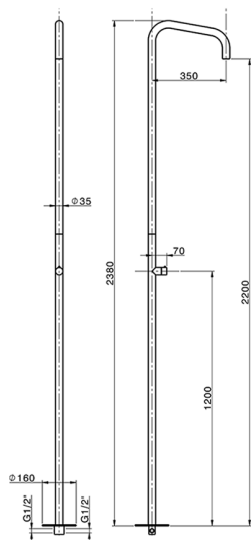

Free Standing Progressive Shower Column COMMUNITY_LX005120

MODEL **LX005120**

Free Standing Progressive Shower Column, for Indoor/Outdoor use, with rain spray aerator, INOX AISI 316L

AVAILABLE FINISHINGS

D1 D1 Brushed Inox

CHARACTERISTICS

Cartridge Spare Parts **ZZ9C292000**

25 mm Progressive single-lever cartridge

2024-11-21