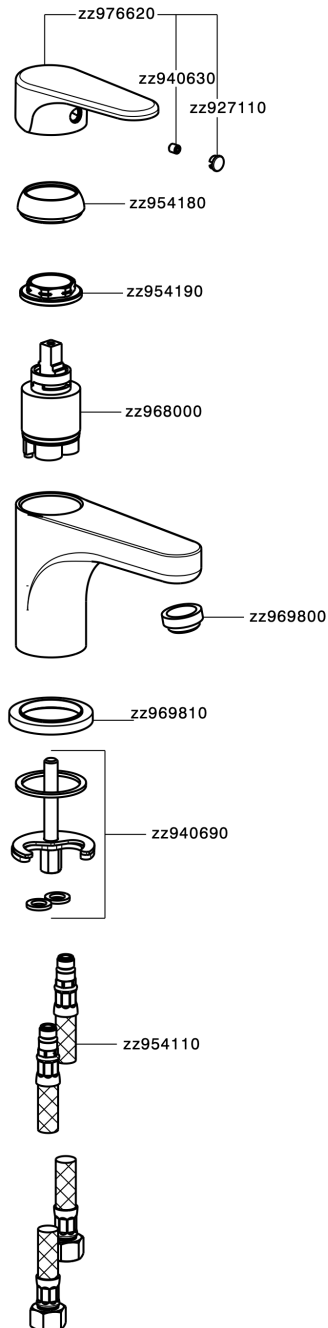

Single lever washbasin mixer EnergySave H3_AH000545

AH000545

<https://en.huberitalia.com/single-lever-washbasin-mixer-energysave-h3-ah000545>

2026-04-08