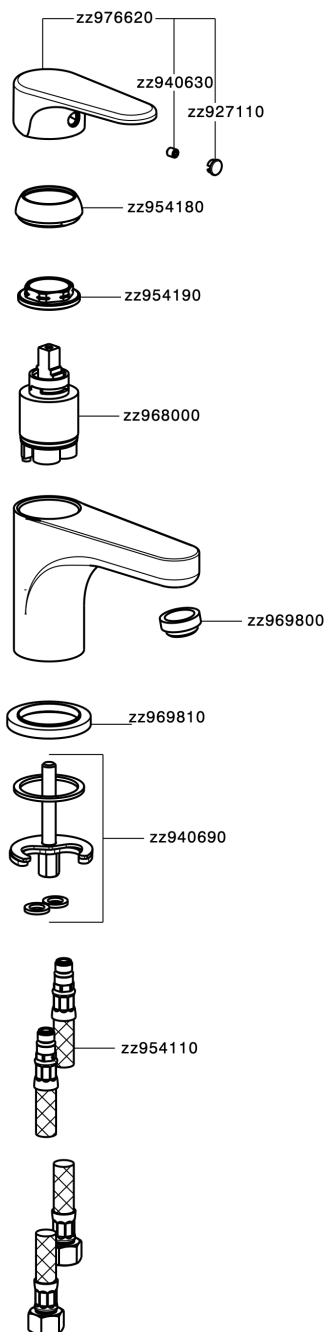

Single lever washbasin mixer EnergySave H3_AH000545

MODEL **AH000545**

Single lever washbasin mixer EnergySave, without waste, G.3/8" stainless steel flexible hoses

AVAILABLE FINISHINGS

-  **21** 21 Chrome
-  **2F** 2F Brushed Nickel
-  **40** 40 Matt Black

CHARACTERISTICS

Cartridge Spare Parts **ZZ96800000**

35 mm Cartridge

EcoStop

EcoStop feature limits water flow to approximately 50% of maximum output with one point of resistance on setting. Push slightly past the middle stop only when full water output is required. This will save water up to 50%.

EnergySave

Thanks to the EnergySave device, only cold water will be drawn if the lever is operated in the central position, so that the water heater will not be engaged and no hot water wasted, leading to considerable savings in energy and costs. The temperature can be adjusted by rotating the lever to the left, until the desired temperature is reached.

Single lever washbasin mixer EnergySave H3_AH000545

AH000545

<https://en.huberitalia.com/single-lever-washbasin-mixer-energysave-h3-ah000545>

2026-05-15