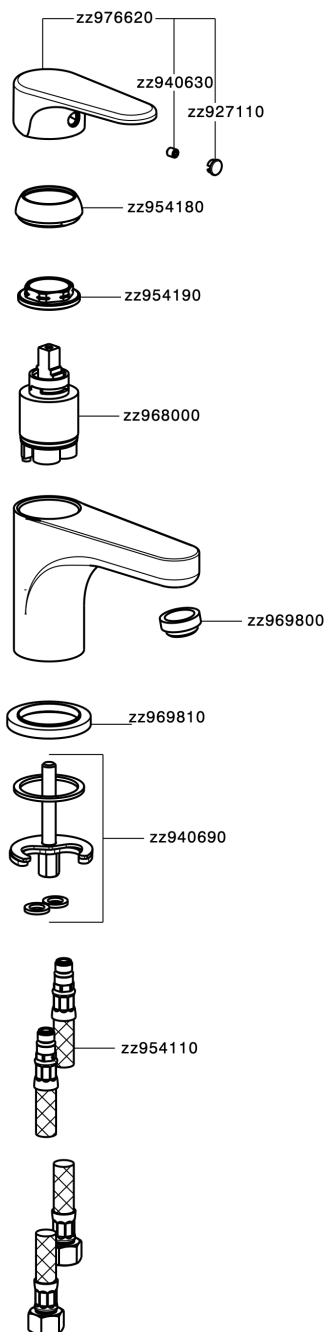

## Single lever washbasin mixer EnergySave H3\_AH000545

MODEL **AH000545**

Single lever washbasin mixer EnergySave, without waste, G.3/8" stainless steel flexible hoses

### CHARACTERISTICS

Cartridge Spare Parts **ZZ96800000**

**35 mm Cartridge**

### EcoStop

EcoStop feature limits water flow to approximately 50% of maximum output with one point of resistance on setting. Push slightly past the middle stop only when full water output is required. This will save water up to 50%.

### EnergySave

Thanks to the EnergySave device, only cold water will be drawn if the lever is operated in the central position, so that the water heater will not be engaged and no hot water wasted, leading to considerable savings in energy and costs. The temperature can be adjusted by rotating the lever to the left, until the desired temperature is reached.