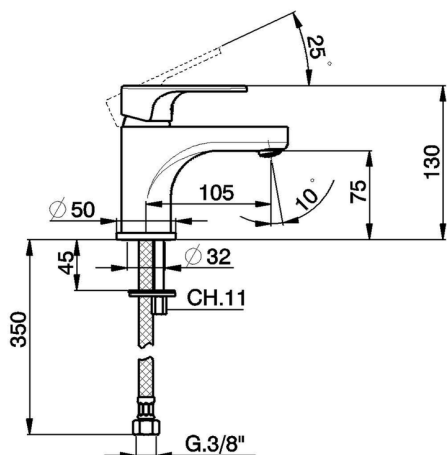

## Single lever washbasin mixer EnergySave H3\_AH000545

MODEL **AH000545**

Single lever washbasin mixer EnergySave, without waste, G.3/8" stainless steel flexible hoses

### CHARACTERISTICS

Cartridge Spare Parts **ZZ96800000**

**35 mm Cartridge**

### EcoStop

EcoStop feature limits water flow to approximately 50% of maximum output with one point of resistance on setting. Push slightly past the middle stop only when full water output is required. This will save water up to 50%.