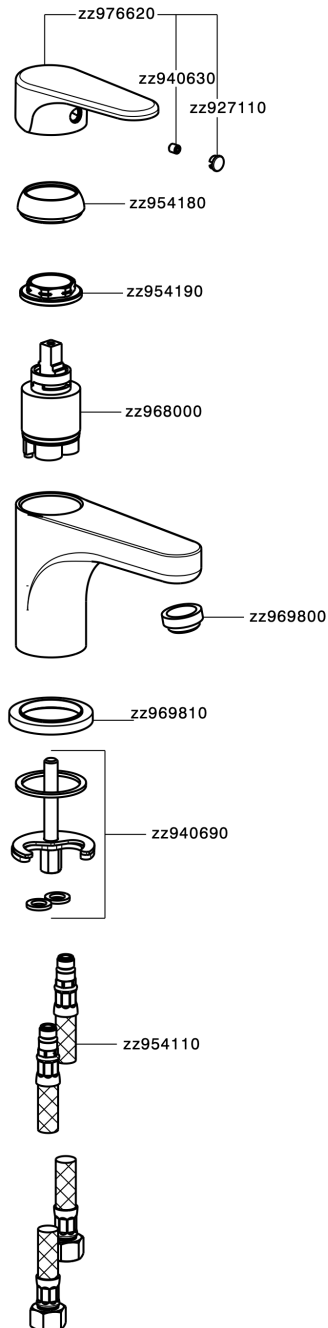

Single lever washbasin mixer EnergySave H3_AH000545

MODEL **AH000545**

Single lever washbasin mixer EnergySave, without waste, G.3/8" stainless steel flexible hoses

AVAILABLE FINISHINGS

-  **21** 21 Chrome
-  **2F** 2F Brushed Nickel
-  **40** 40 Matt Black

CHARACTERISTICS

Cartridge Spare Parts **ZZ96800000**

35 mm Cartridge

EcoStop

EcoStop feature limits water flow to approximately 50% of maximum output with one point of resistance on setting. Push slightly past the middle stop only when full water output is required. This will save water up to 50%.

EnergySave

Thanks to the EnergySave device, only cold water will be drawn if the lever is operated in the central position, so that the water heater will not be engaged and no hot water wasted, leading to considerable savings in energy and costs. The temperature can be adjusted by rotating the lever to the left, until the desired temperature is reached.

Single lever washbasin mixer EnergySave H3_AH000545

AH000545

<https://en.huberitalia.com/single-lever-washbasin-mixer-energysave-h3-ah000545>

2026-06-06