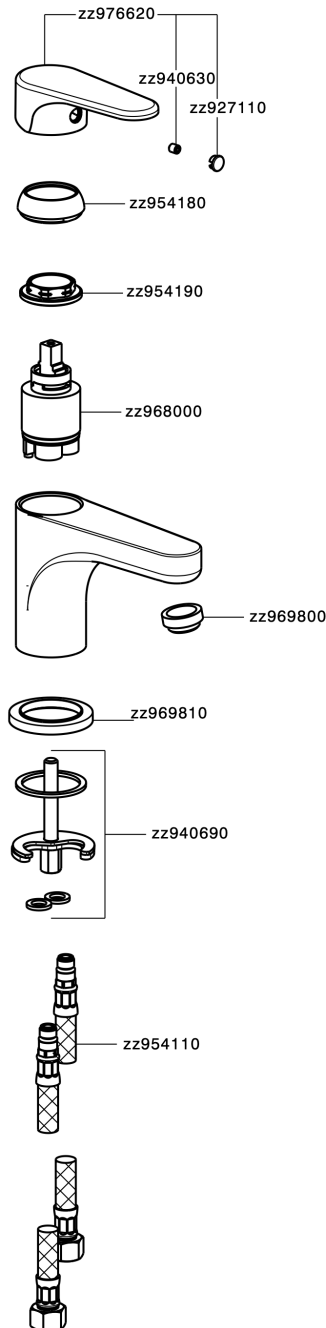

Single lever washbasin mixer EnergySave H3_AH000545

MODEL **AH000545**

Single lever washbasin mixer EnergySave, without waste, G.3/8" stainless steel flexible hoses

AVAILABLE FINISHINGS

-  **21** 21 Chrome
-  **2F** 2F Brushed Nickel
-  **40** 40 Matt Black

CHARACTERISTICS

Cartridge Spare Parts **ZZ96800000**

35 mm Cartridge

EcoStop

EcoStop feature limits water flow to approximately 50% of maximum output with one point of resistance on setting. Push slightly past the middle stop only when full water output is required. This will save water up to 50%.

EnergySave

Thanks to the EnergySave device, only cold water will be drawn if the lever is operated in the central position, so that the water heater will not be engaged and no hot water wasted, leading to considerable savings in energy and costs. The temperature can be adjusted by rotating the lever to the left, until the desired temperature is reached.

Single lever washbasin mixer EnergySave H3_AH000545

AH000545

<https://en.huberitalia.com/single-lever-washbasin-mixer-energysave-h3-ah000545>

2026-04-09