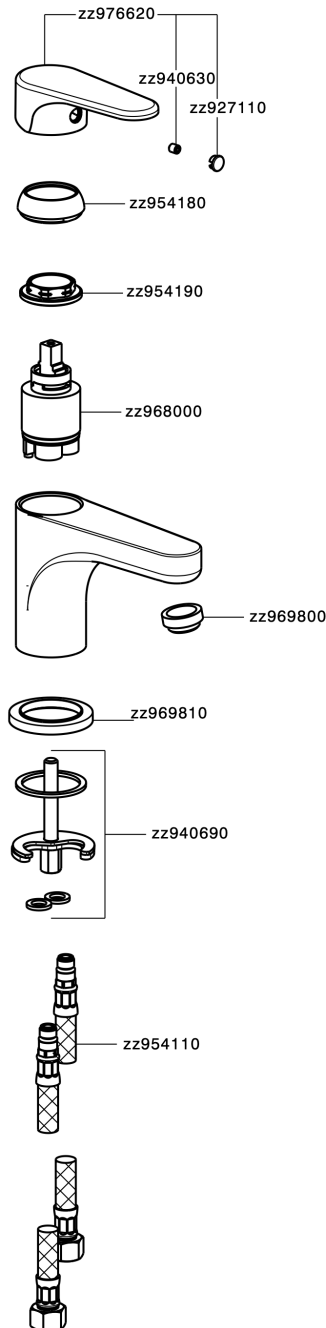

Single lever washbasin mixer EnergySave H3_AH000545

MODEL **AH000545**

Single lever washbasin mixer EnergySave, without waste, G.3/8" stainless steel flexible hoses

AVAILABLE FINISHINGS

-  **21** 21 Chrome
-  **2F** 2F Brushed Nickel
-  **40** 40 Matt Black

CHARACTERISTICS

Cartridge Spare Parts **ZZ96800000**

35 mm Cartridge

EcoStop

EcoStop feature limits water flow to approximately 50% of maximum output with one point of resistance on setting. Push slightly past the middle stop only when full water output is required. This will save water up to 50%.

EnergySave

Thanks to the EnergySave device, only cold water will be drawn if the lever is operated in the central position, so that the water heater will not be engaged and no hot water wasted, leading to considerable savings in energy and costs. The temperature can be adjusted by rotating the lever to the left, until the desired temperature is reached.

Single lever washbasin mixer EnergySave H3_AH000545

AH000545

<https://en.huberitalia.com/single-lever-washbasin-mixer-energysave-h3-ah000545>

2026-05-15