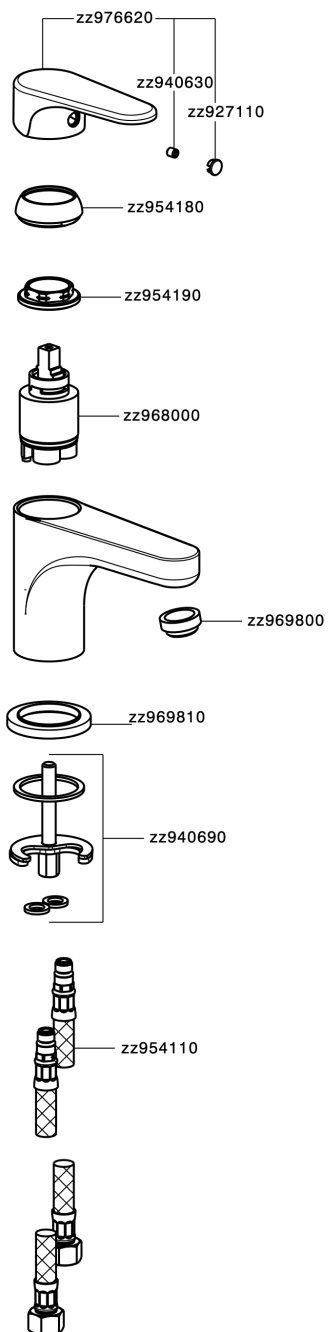

Single lever washbasin mixer EnergySave H3_AH000545

MODEL **AH000545**

Single lever washbasin mixer EnergySave, without waste, G.3/8" stainless steel flexible hoses

AVAILABLE FINISHINGS

-  **21** 21 Chrome
-  **2F** 2F Brushed Nickel
-  **40** 40 Matt Black

CHARACTERISTICS

Cartridge Spare Parts **ZZ96800000**

35 mm Cartridge

EcoStop

EcoStop feature limits water flow to approximately 50% of maximum output with one point of resistance on setting. Push slightly past the middle stop only when full water output is required. This will save water up to 50%.

EnergySave

Thanks to the EnergySave device, only cold water will be drawn if the lever is operated in the central position, so that the water heater will not be engaged and no hot water wasted, leading to considerable savings in energy and costs. The temperature can be adjusted by rotating the lever to the left, until the desired temperature is reached.

Single lever washbasin mixer EnergySave H3_AH000545

AH000545

<https://en.huberitalia.com/single-lever-washbasin-mixer-energysave-h3-ah000545>

2026-06-27