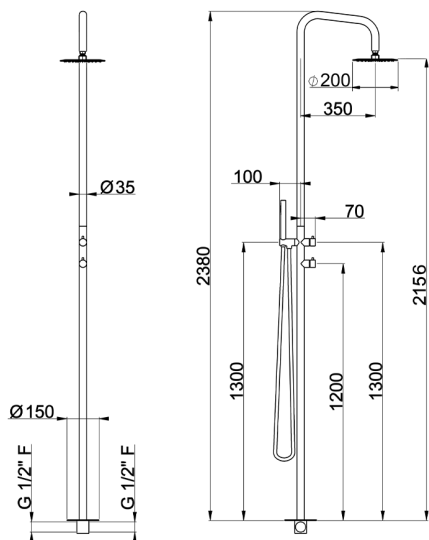

Free Standing Progressive Shower Column LYNOX_LX005110

MODEL **LX005110**

Free Standing Progressive Shower Column, 2-outlet diverter, for Indoor/Outdoor use, D.200 mm INOX round showerhead, D.23 mm INOX minimalistic one spray handshower, INOX AISI 316L

AVAILABLE FINISHINGS

D1 D1 Brushed Inox

CHARACTERISTICS

Cartridge Spare Parts **ZZ9E521000**

25 mm Progressive single-lever cartridge

2024-11-15