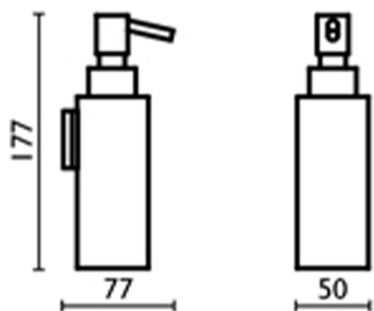

Soap dispenser holder BATHROOM ACCESSORIES_SQ090622

MODEL **SQ090622**

Soap dispenser holder, wall mounted dispenser made of Brass

AVAILABLE FINISHINGS

- **21** 21 Chrome
- **2B** 2B Polished Nickel
- **2F** 2F Brushed Nickel
- **2Q** 2Q Black Titanium
- **40** 40 Matt Black
- **4Q** 4Q Matt White

CHARACTERISTICS

2024-12-22