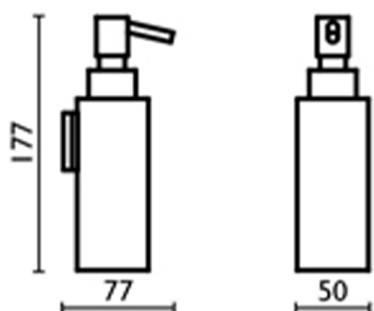

Soap dispenser holder BATHROOM ACCESSORIES_SQ090622

MODEL **SQ090622**

Soap dispenser holder, wall mounted dispenser made of Brass

AVAILABLE FINISHINGS

- **21** 21 Chrome
- **2B** 2B Polished Nickel
- **2F** 2F Brushed Nickel
- **2Q** 2Q Black Titanium
- **40** 40 Matt Black
- **4Q** 4Q Matt White

CHARACTERISTICS

2024-12-22