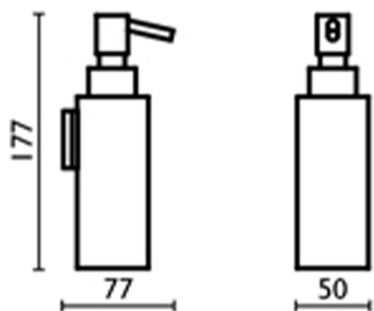

Soap dispenser holder BATHROOM ACCESSORIES_SQ090622

MODEL **SQ090622**

Soap dispenser holder, wall mounted dispenser
made of Brass

AVAILABLE FINISHINGS

- **21** 21 Chrome
- **2B** 2B Polished Nickel
- **2F** 2F Brushed Nickel
- **2Q** 2Q Black Titanium
- **40** 40 Matt Black
- **4Q** 4Q Matt White

CHARACTERISTICS

2024-12-22