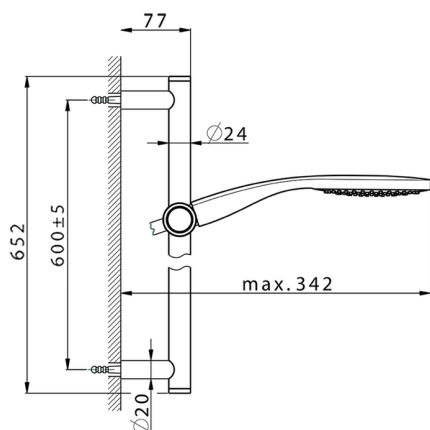

CHARACTERISTICS

2024-12-22