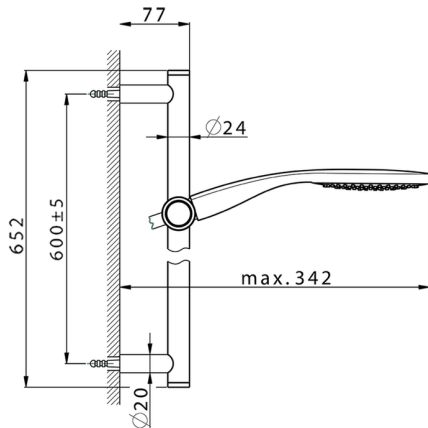

CHARACTERISTICS

2024-12-31