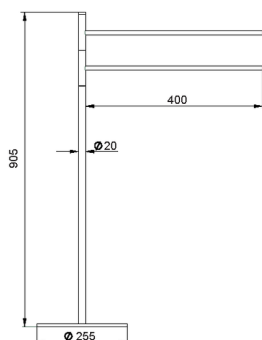

Standing set BATHROOM ACCESSORIES_SI090910

MODEL **SI090910**

Standing set, 2 towel holders

AVAILABLE FINISHINGS

- 
21 21 Chrome
- 
2B 2B Polished Nickel
- 
2F 2F Brushed Nickel
- 
2P 2P Rose Gold
- 
2Q 2Q Black Titanium
- 
40 40 Matt Black
- 
4Q 4Q Matt White