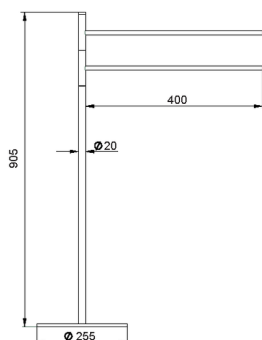

Standing set BATHROOM ACCESSORIES_SI090910

MODEL **SI090910**

Standing set, 2 towel holders

AVAILABLE FINISHINGS

-  **21** 21 Chrome
-  **2B** 2B Polished Nickel
-  **2F** 2F Brushed Nickel
-  **2P** 2P Rose Gold
-  **2Q** 2Q Black Titanium
-  **40** 40 Matt Black
-  **4Q** 4Q Matt White