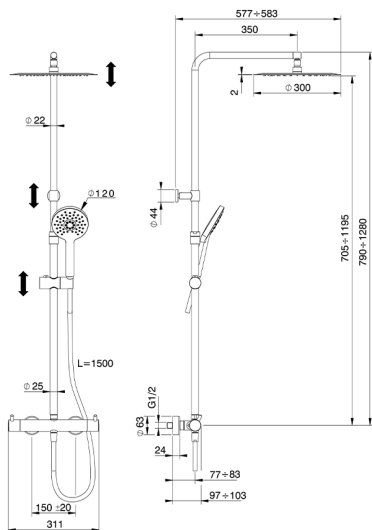

2-function Thermostatic shower set COLUMNS_K2C8401D

MODEL **K2C8401D**

2-function Thermostatic shower set, 2-outlet deviator, adjustable riser column, sliding handshower holder, 120 mm ABS 3 sprays handshower, 300 mm round showerhead 2 mm thick INOX, 150 cm smooth SILVERFLEX Flexible Hose

AVAILABLE FINISHINGS

CHARACTERISTICS

Cartridge Spare Parts **22.04A.AR - ZZ97279004**

Argo 2 (long filter) Thermostatic Valve

EcoStop

EcoStop feature limits water flow to approximately 50% of maximum output with one point of resistance on setting. Push slightly past the middle stop only when full water output is required. This will save water up to 50%.