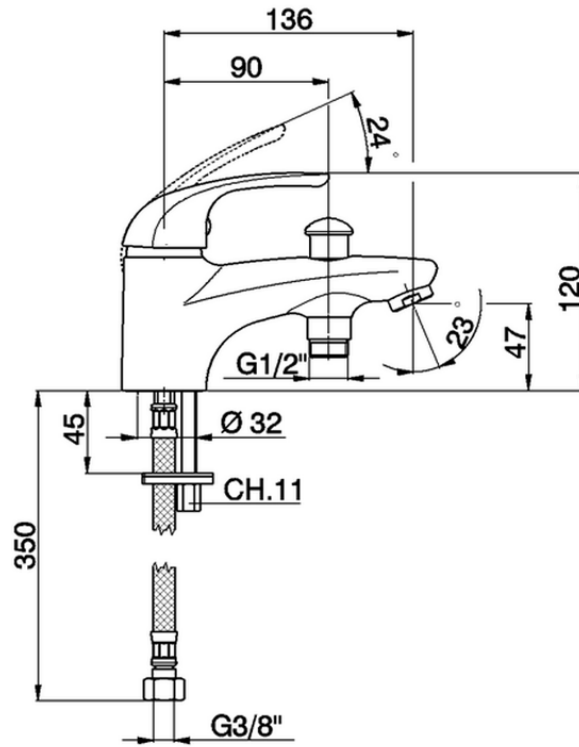

Deck mounted single lever bath mixer NORMA_NM000183

NM000183

<https://en.huberitalia.com/deck-mounted-single-lever-bath-mixer-norma-nm000183>

2026-06-06