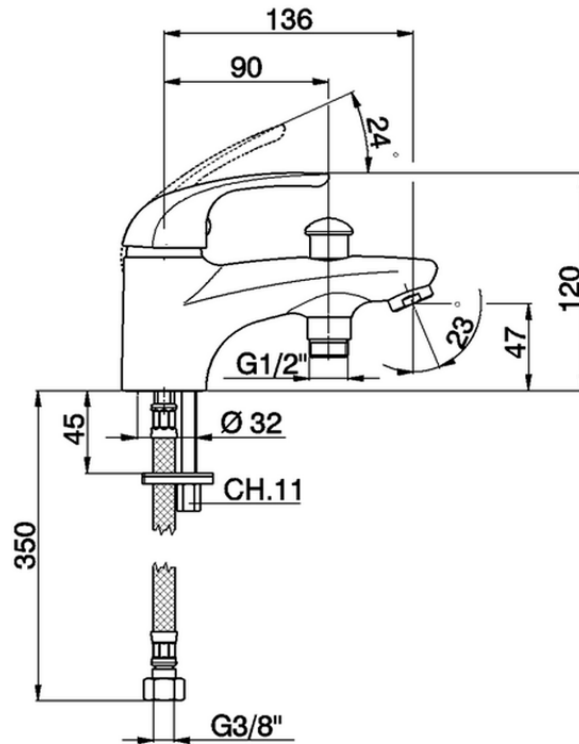

Deck mounted single lever bath mixer NORMA_NM000183

NM000183

<https://en.huberitalia.com/deck-mounted-single-lever-bath-mixer-norma-nm000183>

2026-04-06