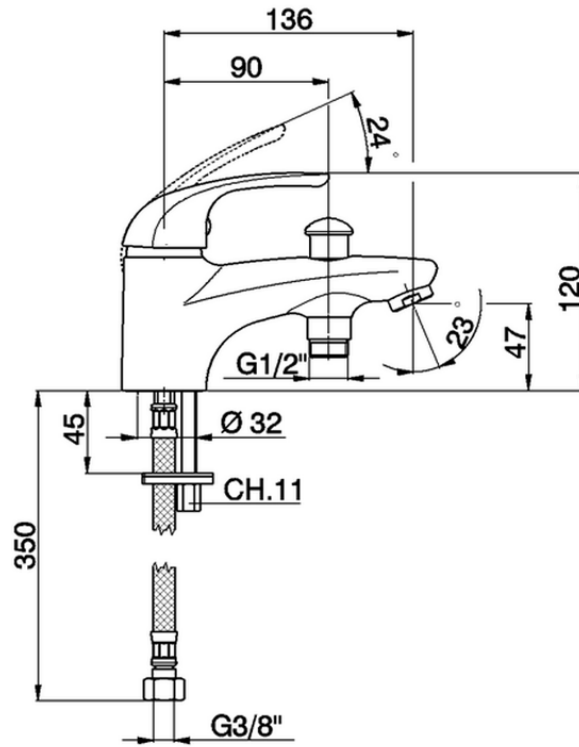

Deck mounted single lever bath mixer NORMA_NM000183

NM000183

<https://en.huberitalia.com/deck-mounted-single-lever-bath-mixer-norma-nm000183>

2026-06-26