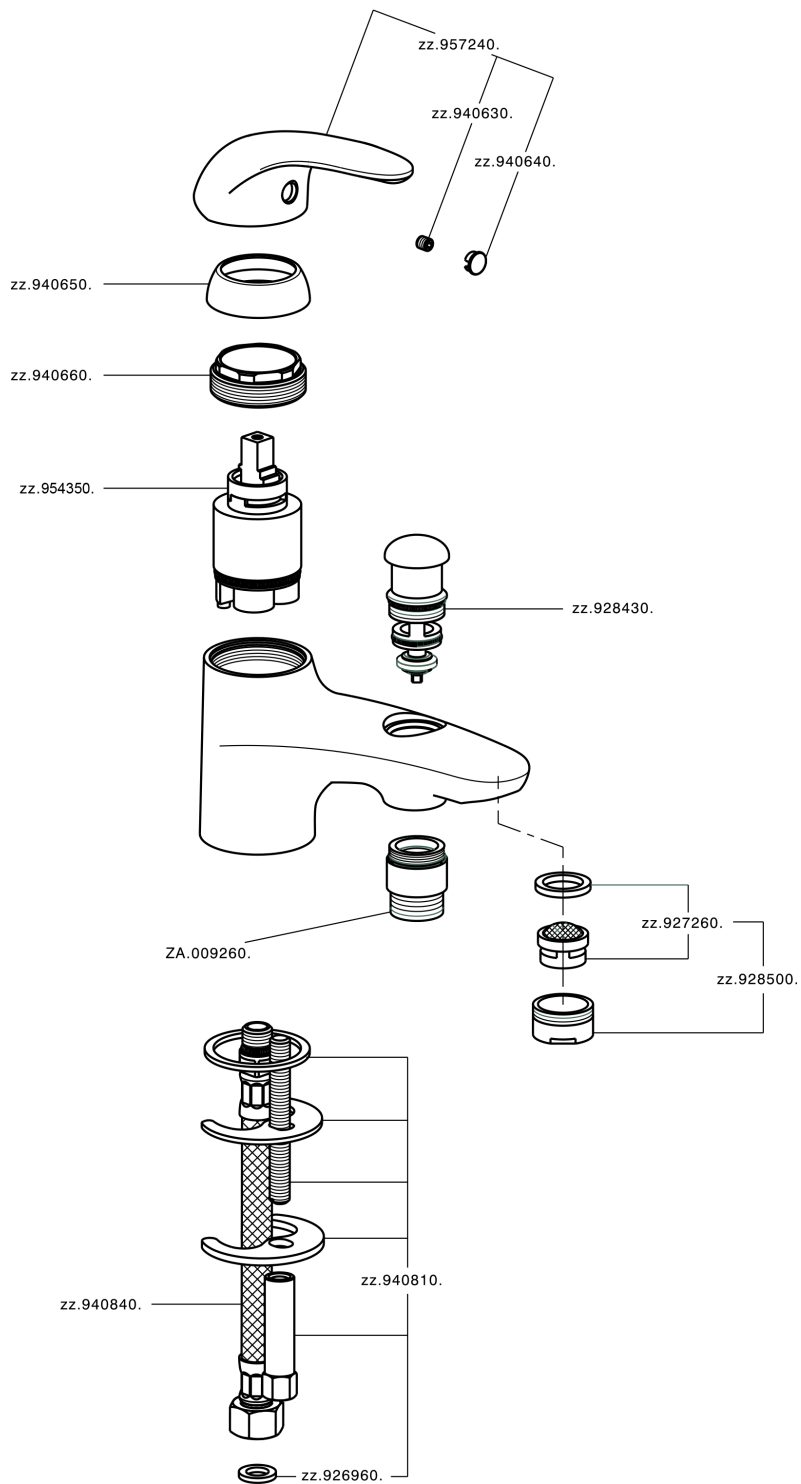

Deck mounted single lever bath mixer NORMA_NM000183

NM000183

<https://en.huberitalia.com/deck-mounted-single-lever-bath-mixer-norma-nm000183>

2026-06-06