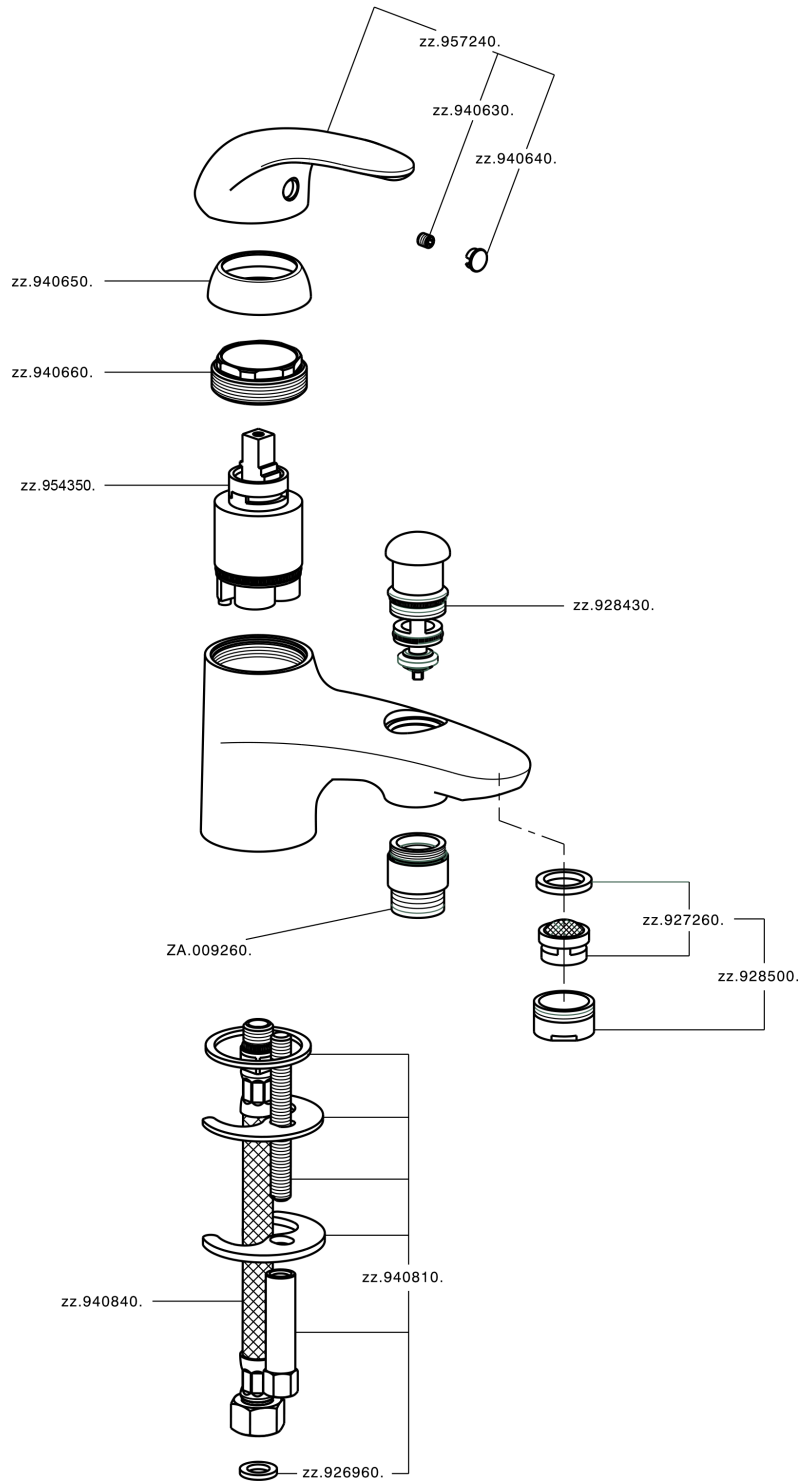

Deck mounted single lever bath mixer NORMA_NM000183

NM000183

<https://en.huberitalia.com/deck-mounted-single-lever-bath-mixer-norma-nm000183>

2026-04-06