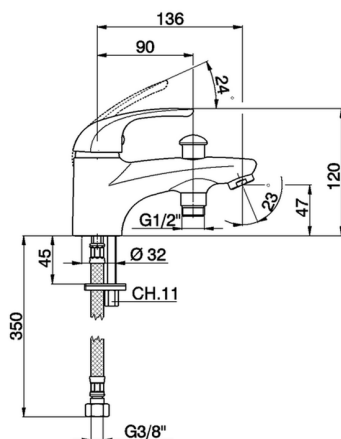

Deck mounted single lever bath mixer NORMA_NM000183

MODEL **NM000183**

Deck mounted single lever bath mixer, without shower set, 1/2" M Flexible Connection, G.3/8" Stainless Steel Flexible

AVAILABLE FINISHINGS

CHARACTERISTICS

Cartridge Spare Parts **ZZ94034000**

35 mm Cartridge

Deck mounted single lever bath mixer NORMA_NM000183

NM000183

<https://en.huberitalia.com/deck-mounted-single-lever-bath-mixer-norma-nm000183>