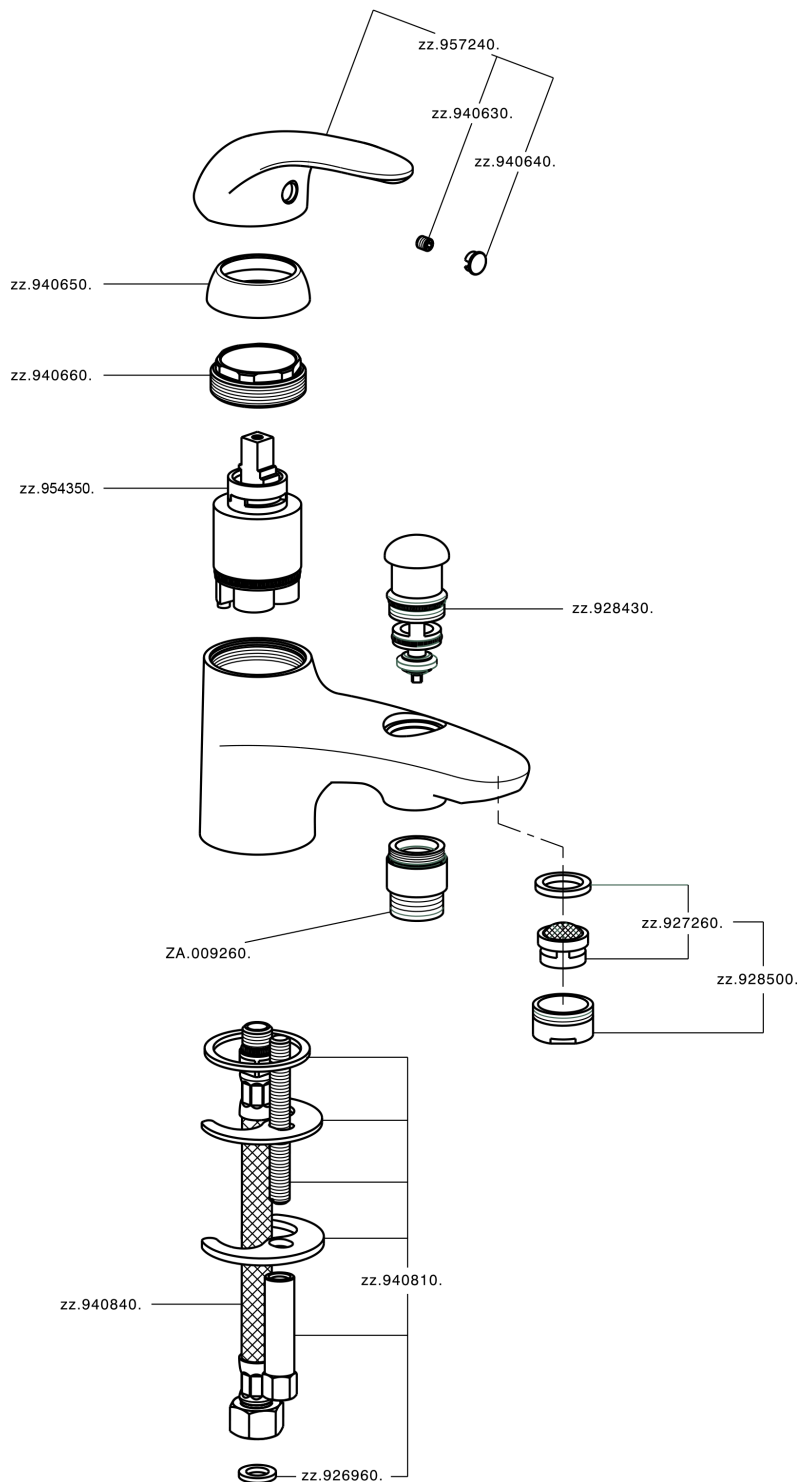

## Deck mounted single lever bath mixer NORMA\_NM000183

MODEL **NM000183**

Deck mounted single lever bath mixer, without shower set, 1/2" M Flexible Connection, G.3/8" Stainless Steel Flexible

AVAILABLE FINISHINGS

CHARACTERISTICS

Cartridge Spare Parts **ZZ94034000**

**35 mm Cartridge**

## Deck mounted single lever bath mixer NORMA\_NM000183

NM000183

<https://en.huberitalia.com/deck-mounted-single-lever-bath-mixer-norma-nm000183>

2026-06-26