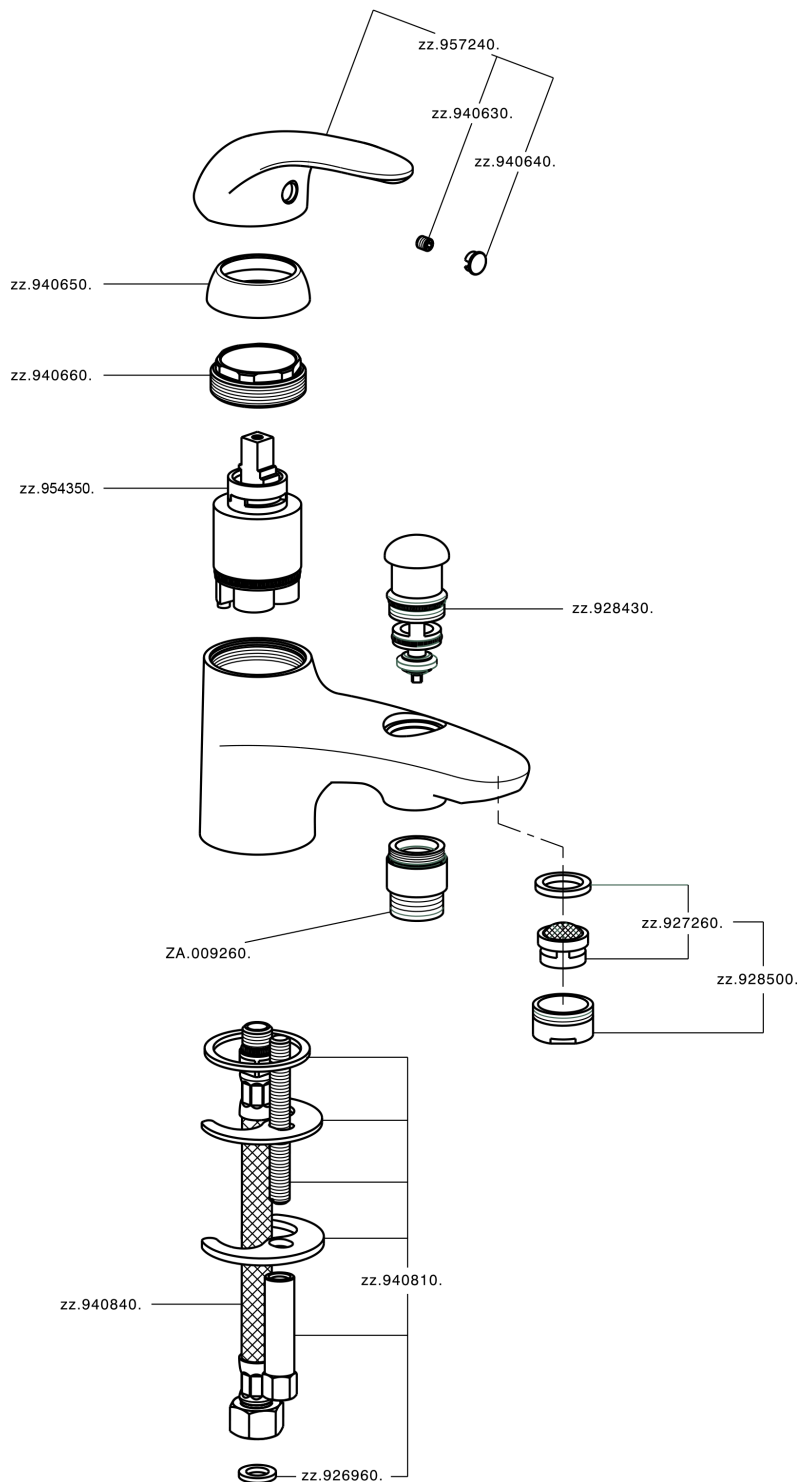

Deck mounted single lever bath mixer NORMA_NM000183

NM000183

<https://en.huberitalia.com/deck-mounted-single-lever-bath-mixer-norma-nm000183>

2026-06-26