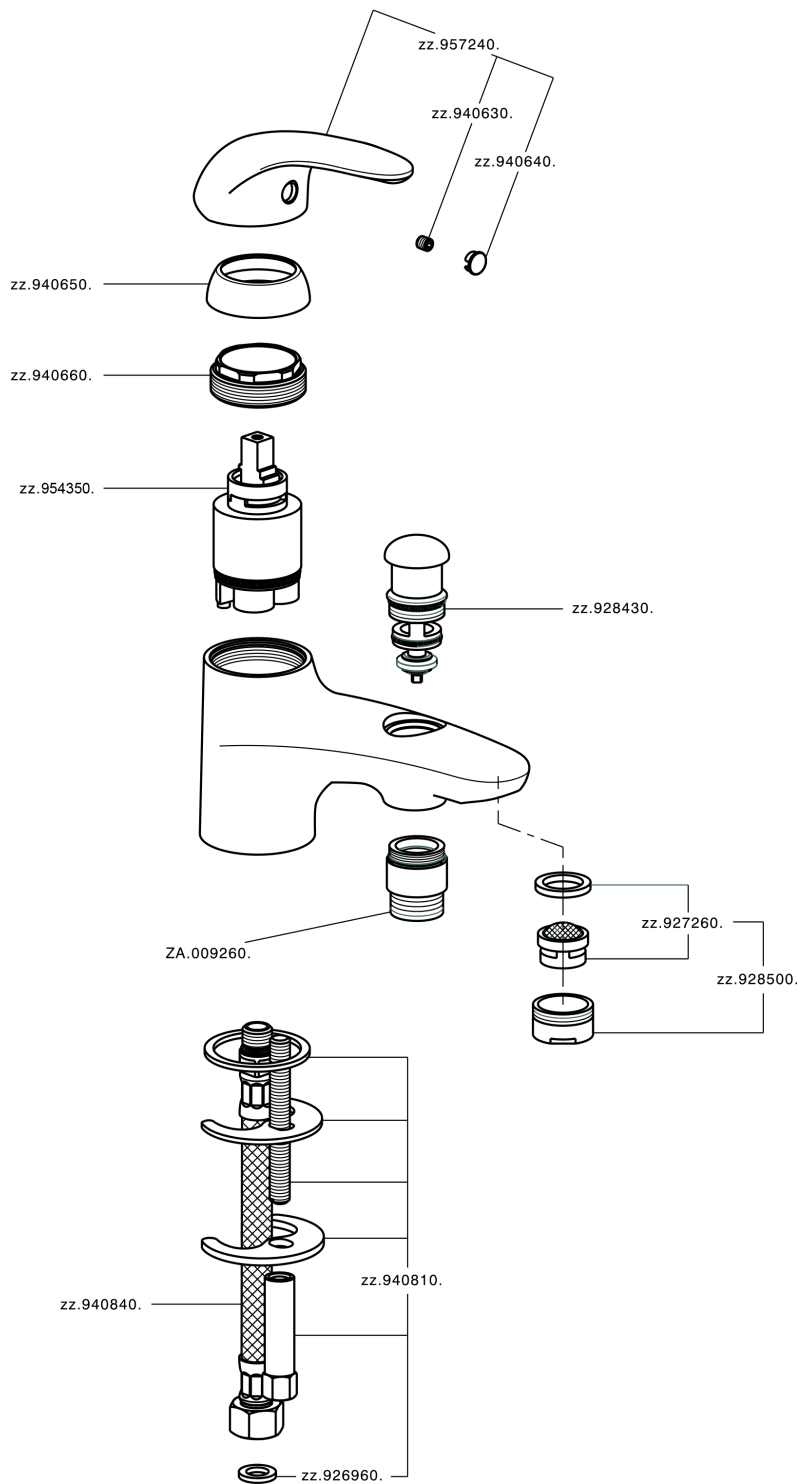

Deck mounted single lever bath mixer NORMA_NM000183

MODEL **NM000183**

Deck mounted single lever bath mixer, without shower set, 1/2" M Flexible Connection, G.3/8" Stainless Steel Flexible

AVAILABLE FINISHINGS

CHARACTERISTICS

Cartridge Spare Parts **ZZ94034000**

35 mm Cartridge

Deck mounted single lever bath mixer NORMA_NM000183

NM000183

<https://en.huberitalia.com/deck-mounted-single-lever-bath-mixer-norma-nm000183>