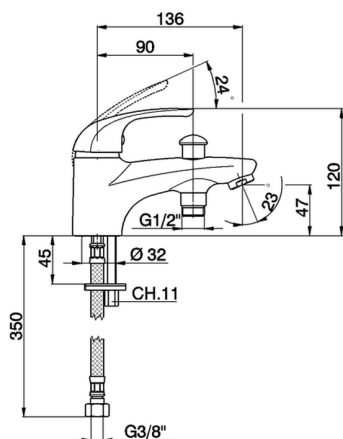

## Deck mounted single lever bath mixer NORMA\_NM000183

MODEL **NM000183**

Deck mounted single lever bath mixer, without shower set, 1/2" M Flexible Connection, G.3/8" Stainless Steel Flexible

AVAILABLE FINISHINGS

CHARACTERISTICS

Cartridge Spare Parts **ZZ94034000**

**35 mm Cartridge**

## Deck mounted single lever bath mixer NORMA\_NM000183

NM000183

<https://en.huberitalia.com/deck-mounted-single-lever-bath-mixer-norma-nm000183>

2026-06-26