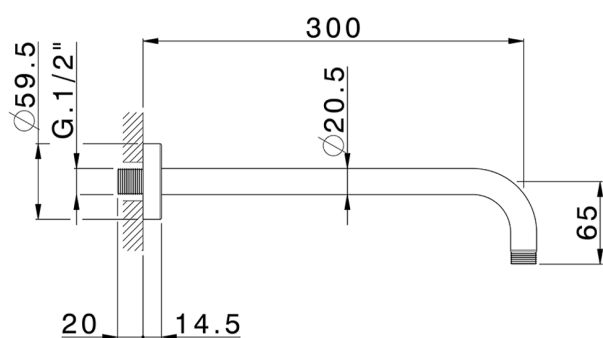

Shower arm SHOWER_SS013840

MODEL **SS013840**

Shower arm, 300 mm length D.20,5, stainless steel made

AVAILABLE FINISHINGS

CHARACTERISTICS

2025-04-18