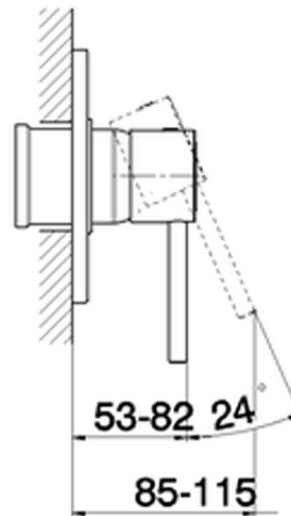

## Exposed part for concealed S.L. shower valve TRATTO EVO\_TV003000

TV003000

<https://en.huberitalia.com/exposed-part-for-concealed-s-l-shower-valve-tratto-evo-tv003000>

## Piastra/Plate/Plaque/Platte/Placa

2-3mm: XX 27-47 YY 54-74

10mm: XX 16-40 YY 43-68

ZB005300

<https://en.huberitalia.com/concealed-single-lever-shower-valve-concealed-zb005300>

2024-12-18