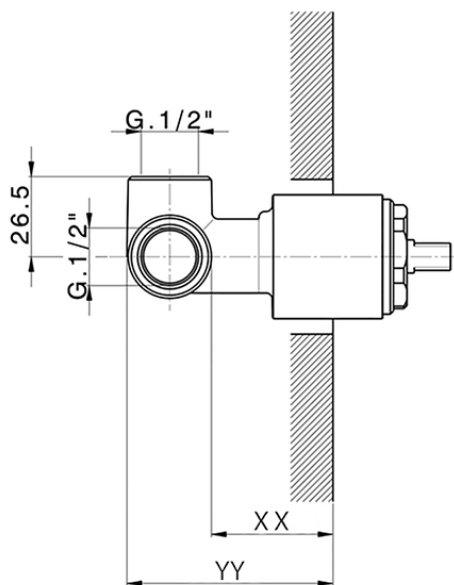

## Exposed part for concealed S.L. shower valve TRATTO EVO\_TV003000

TV003000

<https://en.huberitalia.com/exposed-part-for-concealed-s-l-shower-valve-tratto-evo-tv003000>

## Piastra/Plate/Plaque/Platte/Placa

2-3mm: XX 27-47 YY 54-74

10mm: XX 16-40 YY 43-68

ZB005300

<https://en.huberitalia.com/concealed-single-lever-shower-valve-concealed-zb005300>

2024-12-18