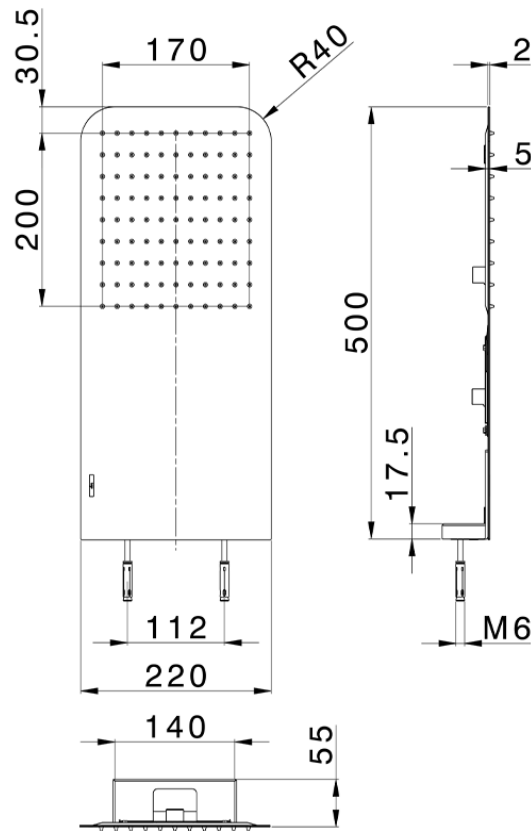

500x220 mm wall-mounted showerhead LYNOX_ZS122100

ZS122100

<https://en.huberitalia.com/500x220-mm-wall-mounted-showerhead-lynnox-zs122100>

2026-06-26