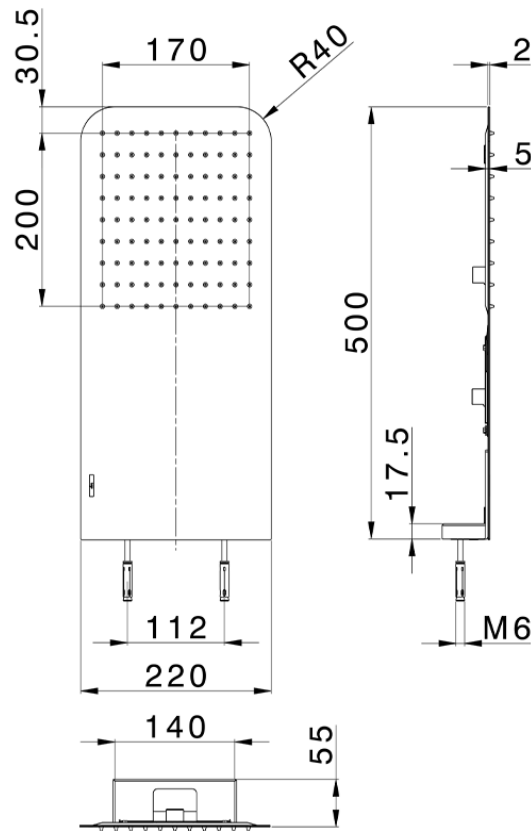

## 500x220 mm wall-mounted showerhead LYNOX\_ZS122100

ZS122100

<https://en.huberitalia.com/500x220-mm-wall-mounted-showerhead-lynnox-zs122100>

2026-04-06