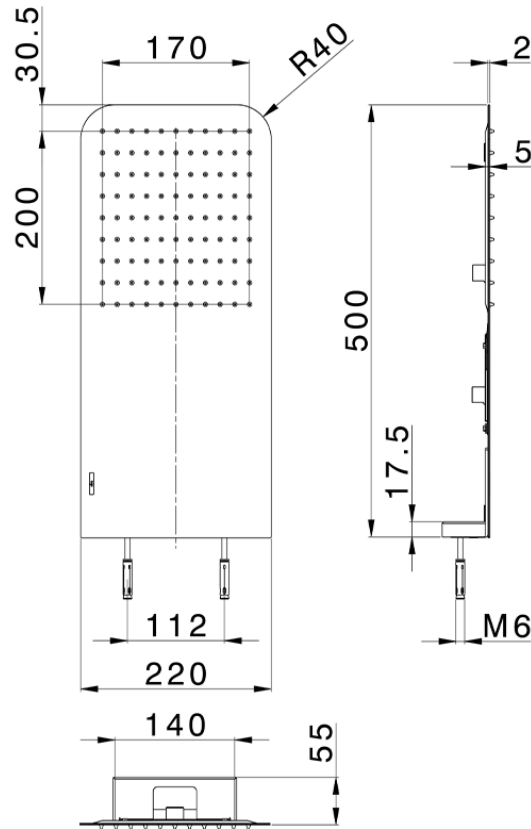

500x220 mm wall-mounted showerhead LYNOX_ZS122100

ZS122100

<https://en.huberitalia.com/500x220-mm-wall-mounted-showerhead-lynnox-zs122100>

2026-04-29