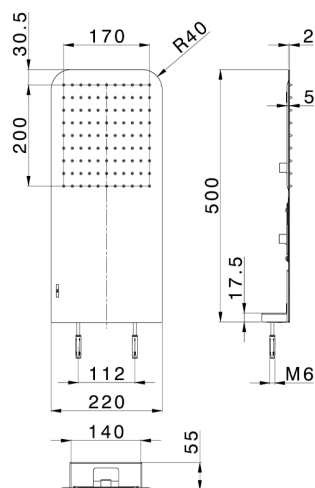

500x220 mm wall-mounted showerhead LYNOX_ZS122100

MODEL **ZS122100**

500x220 mm wall-mounted showerhead, rain function, with patented safety valve, Stainless Steel AISI 304

AVAILABLE FINISHINGS

D1 D1 Brushed Inox

CHARACTERISTICS

2026-04-05