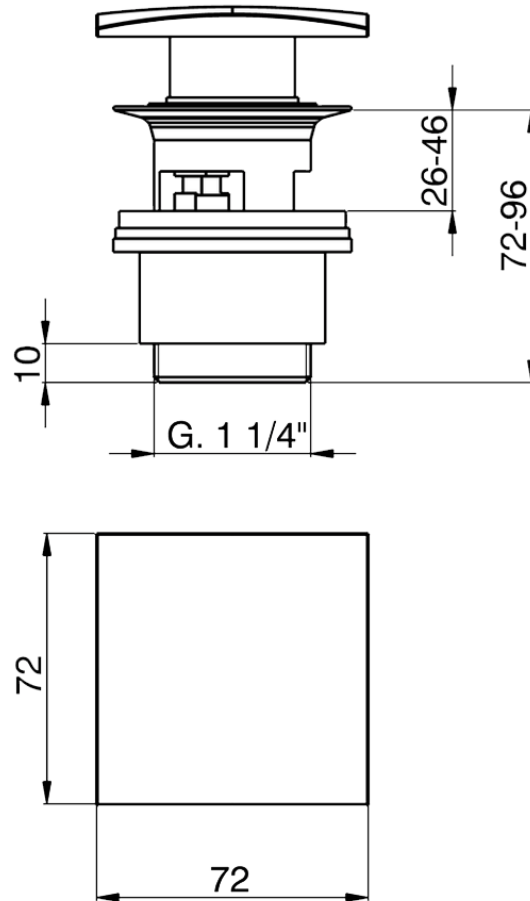

1"1/4 click clack drain for basin mixer COMPONENTS_ZB001622

ZB001622

<https://en.huberitalia.com/11-4-click-clack-drain-for-basin-mixer-components-zb001622>

2024-12-18