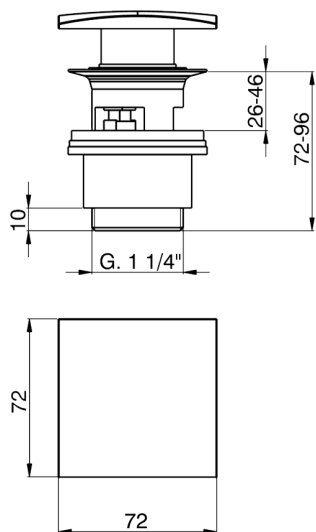

1"1/4 click clack drain for basin mixer COMPONENTS_ZB001622

MODEL **ZB001622**

1"1/4 click clack drain for basin mixer, for overflow bath drain system

AVAILABLE FINISHINGS

-  **21** 21 Chrome
-  **2B** 2B Polished Nickel
-  **2P** 2P Rose Gold