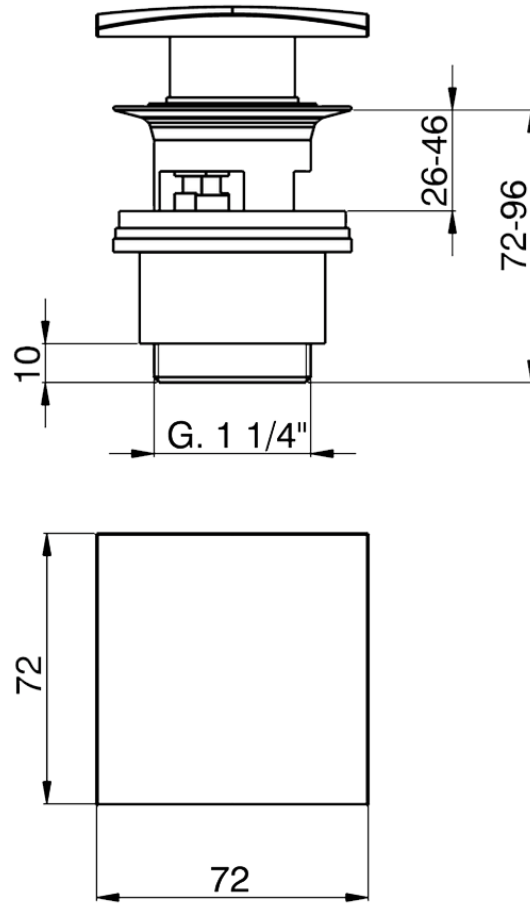

## 1"1/4 click clack drain for basin mixer COMPONENTS\_ZB001622

ZB001622

<https://en.huberitalia.com/11-4-click-clack-drain-for-basin-mixer-components-zb001622>

2024-12-19