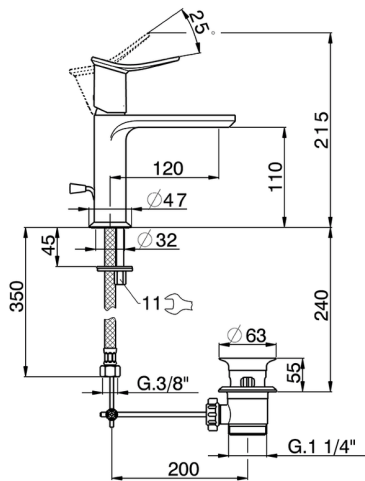

## Single lever washbasin mixer HARLOCK\_HK000514

MODEL **HK000514**

Single lever washbasin mixer, with 1"1/4 automatic pop up waste, G.3/8" stainless steel flexible hoses

### CHARACTERISTICS

Cartridge Spare Parts **ZZ96550000**

**25 mm Cartridge**

## Single lever washbasin mixer HARLOCK\_HK000514

HK000514

<https://en.huberitalia.com/single-lever-washbasin-mixer-harlock-hk000514>

2025-04-02