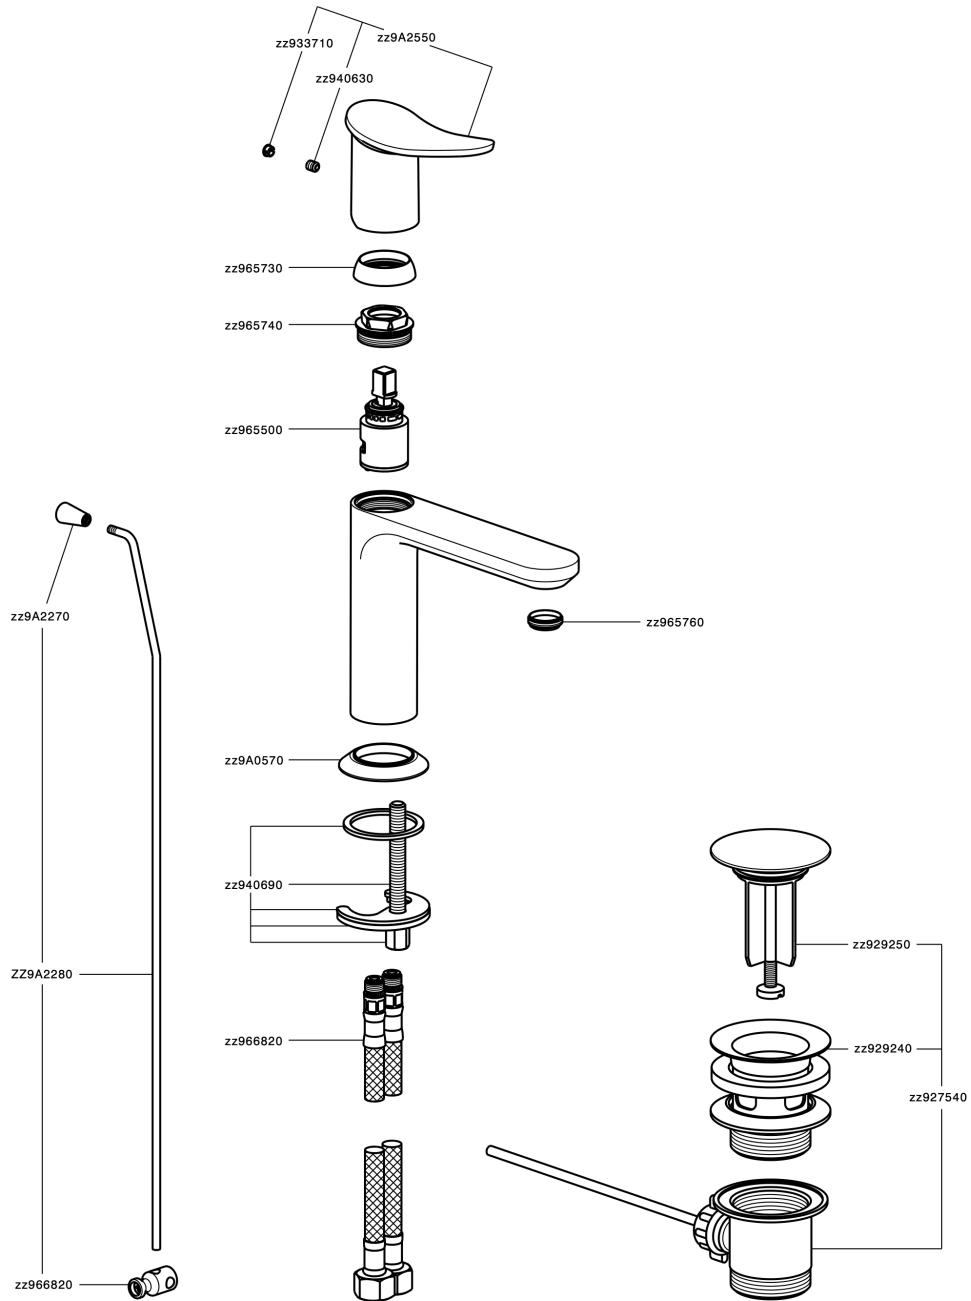

## Single lever washbasin mixer HARLOCK\_HK000514

MODEL **HK000514**

Single lever washbasin mixer, with 1"1/4 automatic pop up waste, G.3/8" stainless steel flexible hoses

### CHARACTERISTICS

Cartridge Spare Parts **ZZ96550000**

**25 mm Cartridge**

## Single lever washbasin mixer HARLOCK\_HK000514

HK000514

<https://en.huberitalia.com/single-lever-washbasin-mixer-harlock-hk000514>

2025-04-02