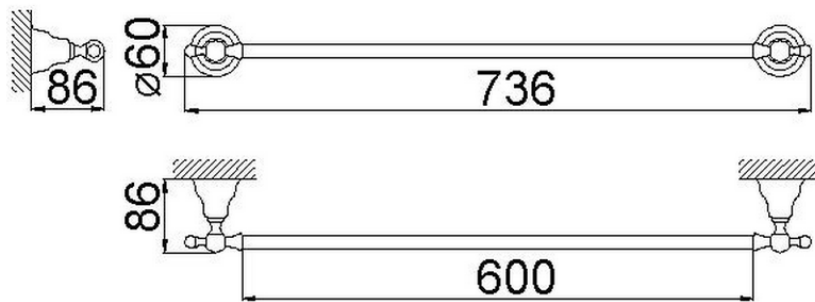

## Towel holder 60 cm CROISETTE\_4014.01H.

4014.01H.

<https://en.huberitalia.com/towel-holder-60-cm-croisette-4014-01h>

2024-12-18