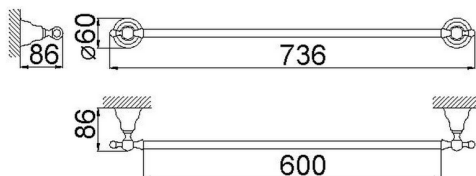

Towel holder 60 cm CROISETTE_4014.01H.

MODEL **4014.01H.**

Towel holder 60 cm

AVAILABLE FINISHINGS

-  **AC** AC Satin Brushed Nickel
-  **BA** BA Old Bronze
-  **CR** CR Chrome
-  **2W** 2W Brushed Gold

CHARACTERISTICS