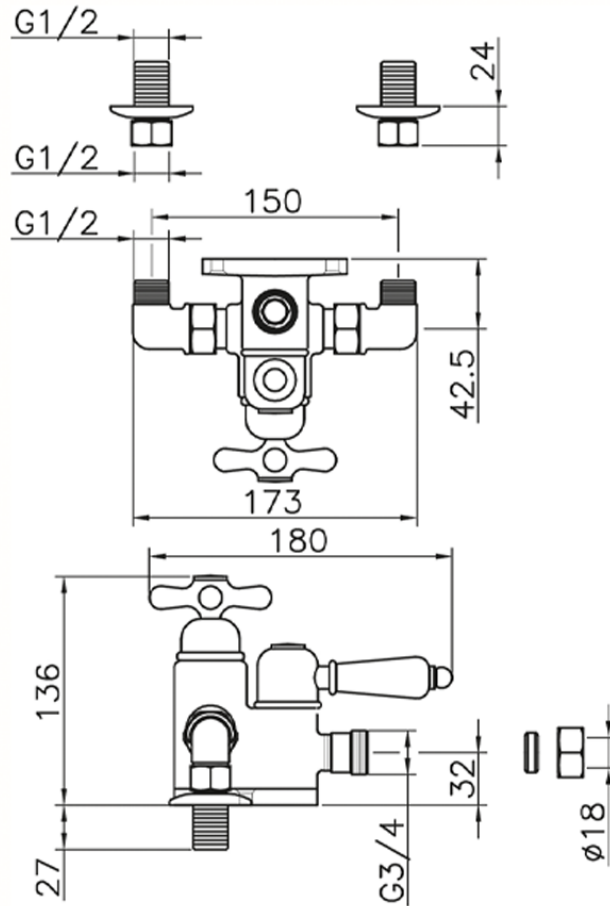

Thermostatic shower mixer CROISSETTE\_150.CS51H.

150.CS51H.

<https://en.huberitalia.com/thermostatic-shower-mixer-croisette-150-cs51h>

2024-11-15