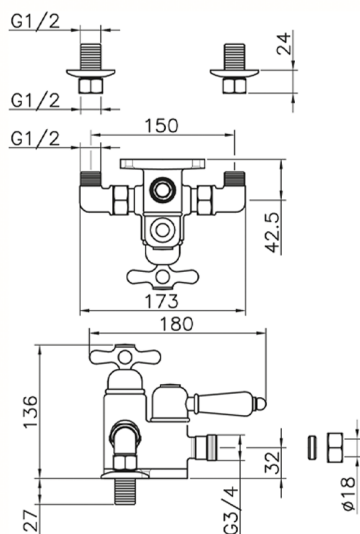

## Thermostatic shower mixer CROISSETTE\_150.CS51H.

MODEL **150.CS51H.**

Thermostatic shower mixer, without shower set, 3/4" M Flexible Connection

### CHARACTERISTICS

Cartridge Spare Parts **24.04A.PP**

**8x20 Plus P Thermostatic Valve**