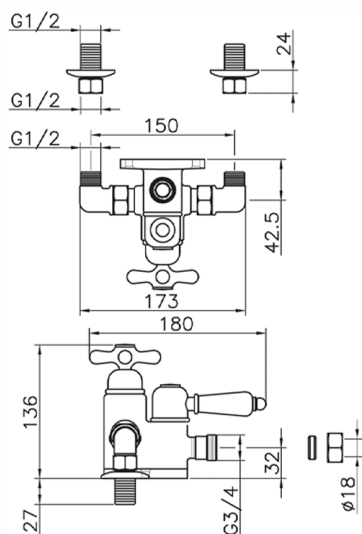

Thermostatic shower mixer CROISETTE_150.CS51H.

MODEL **150.CS51H.**

Thermostatic shower mixer, without shower set, 3/4" M Flexible Connection

AVAILABLE FINISHINGS

-  **AG** AG Antique Gold
-  **BA** BA Old Bronze
-  **CR** CR Chrome
-  **2W** 2W Brushed Gold

CHARACTERISTICS

Cartridge Spare Parts **24.04A.PP**

8x20 Plus P Thermostatic Valve

Thermostatic

The Huber thermostatic is your personal water manager, helping you to handle, control and save water and energy.