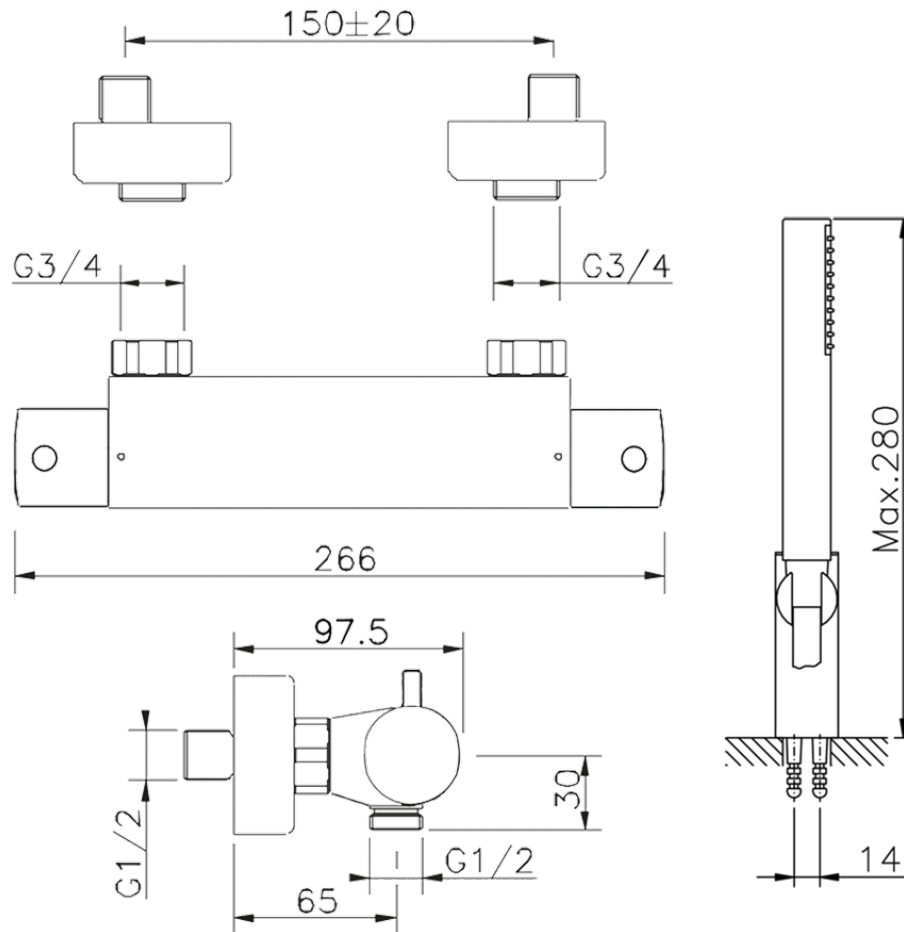

Thermostatic shower mixer, with shower set TRATTO EVO\_TVD01010

TVD01010

<https://en.huberitalia.com/thermostatic-shower-mixer-with-shower-set-tratto-evo-tvd01010>

2026-04-10