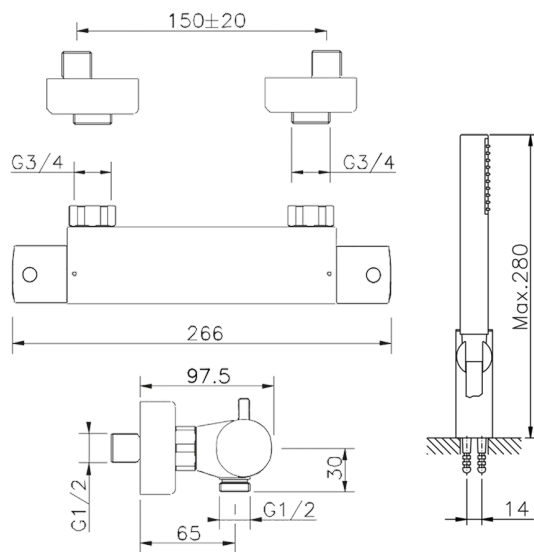

## Thermostatic shower mixer, with shower set TRATTO EVO\_TVD01010

MODEL **TVD01010**

Thermostatic shower mixer, with shower set, wall mounted adjustable handshower bracket, 26 mm ABS Minimalistic One spray handshower, 150 cm Brass flexible hose

AVAILABLE FINISHINGS

CHARACTERISTICS

Cartridge Spare Parts **22.03A.AR - ZZ97080004**

**Argo 1 (short filter) Thermostatic Valve**