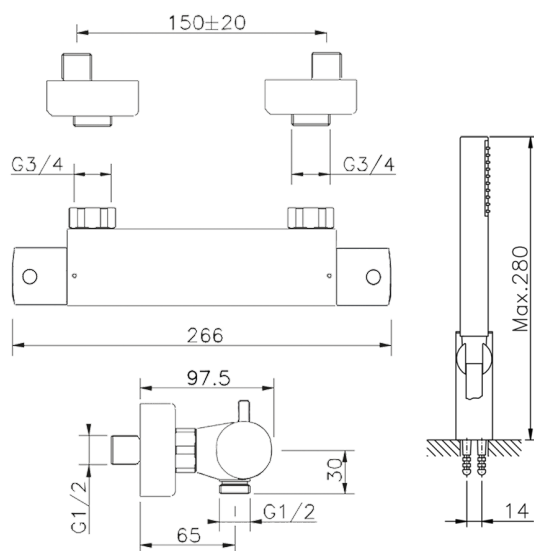

Thermostatic shower mixer, with shower set TRATTO EVO_TVD01010

MODEL **TVD01010**

Thermostatic shower mixer, with shower set, wall mounted adjustable handshower bracket, 26 mm ABS Minimalistic One spray handshower, 150 cm Brass flexible hose

AVAILABLE FINISHINGS

CHARACTERISTICS

Cartridge Spare Parts **22.03A.AR - ZZ97080004**

Argo 1 (short filter) Thermostatic Valve

Thermostatic

The Huber thermostatic is your personal water manager, helping you to handle, control and save water and energy.