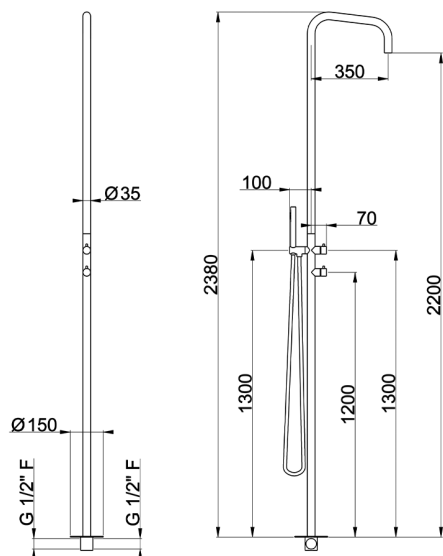

Free Standing Progressive Shower Column COLLETTIVITÀ_LX005100

MODEL **LX005100**

Free Standing Progressive Shower Column, 2-outlet diverter, for Indoor/Outdoor use, with rain spray aerator, D.23 mm INOX minimalistic one spray handshower, INOX AISI 316L

AVAILABLE FINISHINGS

D1 D1 Brushed Inox

CHARACTERISTICS

Cartridge Spare Parts **ZZ9E521000**

25 mm Progressive single-lever cartridge

2024-10-22