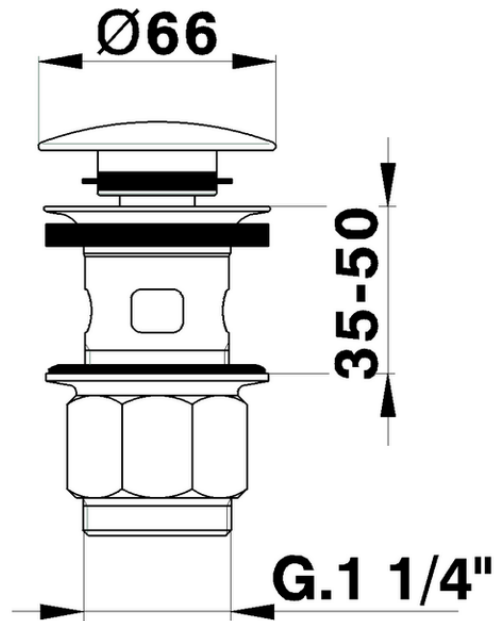

## 1"1/4 click clack drain for basin mixer COMPONENTS\_ZB001620

ZB001620

<https://en.huberitalia.com/11-4-click-clack-drain-for-basin-mixer-components-zb001620>

2024-11-15