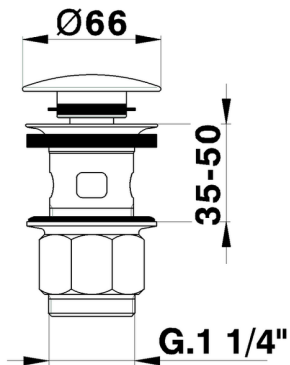

1"1/4 click clack drain for basin mixer COMPONENTS_ZB001620

MODEL **ZB001620**

1"1/4 click clack drain for basin mixer, for overflow bath drain system

AVAILABLE FINISHINGS

-  **21** 21 Chrome
-  **2B** 2B Polished Nickel
-  **2F** 2F Brushed Nickel
-  **2P** 2P Rose Gold
-  **2Q** 2Q Black Titanium
-  **40** 40 Matt Black
-  **4Q** 4Q Matt White
-  **26** 26 Old Copper
-  **27** 27 Old Bronze