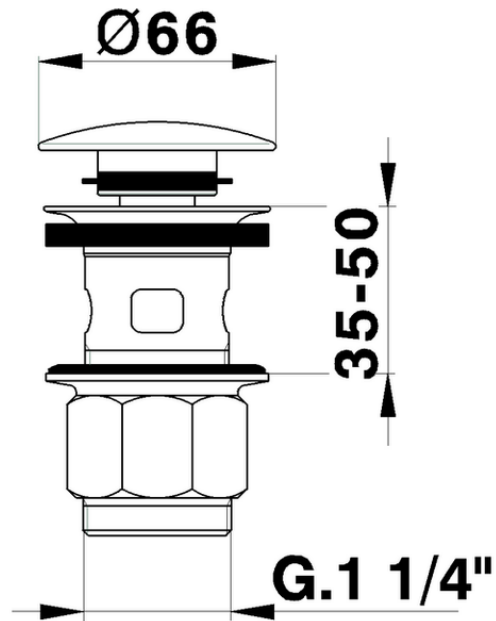

1"1/4 click clack drain for basin mixer COMPONENTS_ZB001620

ZB001620

<https://en.huberitalia.com/11-4-click-clack-drain-for-basin-mixer-components-zb001620>

2024-11-15