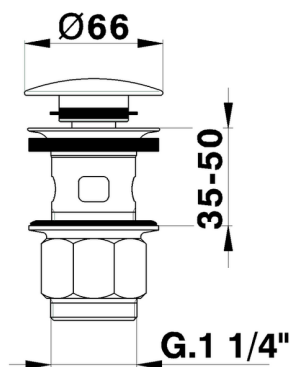

1"1/4 click clack drain for basin mixer COMPONENTS_ZB001620

MODEL **ZB001620**

1"1/4 click clack drain for basin mixer, for overflow bath drain system

AVAILABLE FINISHINGS

-  **21** 21 Chrome
-  **2B** 2B Polished Nickel
-  **2F** 2F Brushed Nickel
-  **2P** 2P Rose Gold
-  **2Q** 2Q Black Titanium
-  **40** 40 Matt Black
-  **4Q** 4Q Matt White
-  **26** 26 Old Copper
-  **27** 27 Old Bronze