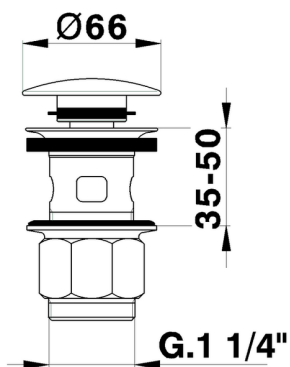

1"1/4 click clack drain for basin mixer COMPONENTS_ZB001620

MODEL **ZB001620**

1"1/4 click clack drain for basin mixer, for overflow bath drain system

AVAILABLE FINISHINGS

-  **21** 21 Chrome
-  **2B** 2B Polished Nickel
-  **2F** 2F Brushed Nickel
-  **2P** 2P Rose Gold
-  **2Q** 2Q Black Titanium
-  **40** 40 Matt Black
-  **4Q** 4Q Matt White
-  **26** 26 Old Copper
-  **27** 27 Old Bronze