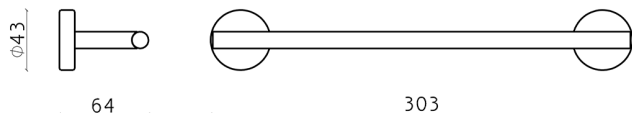

Towel holder LYNOX_LX090104

MODEL **LX090104**

Towel holder, Inox AISI 304

AVAILABLE FINISHINGS

D1 D1 Brushed Inox

CHARACTERISTICS

2026-06-26