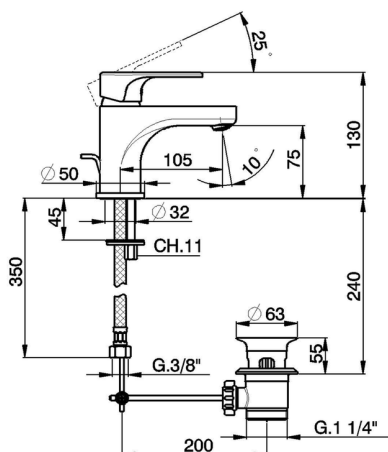

## Single lever washbasin mixer H3\_AH000510

MODEL **AH000510**

Single lever washbasin mixer, with 1"1/4 automatic pop up waste, G.3/8" stainless steel flexible hoses

### CHARACTERISTICS

Cartridge Spare Parts **ZZ95435000**

**35 mm Cartridge**

### EcoStop

EcoStop feature limits water flow to approximately 50% of maximum output with one point of resistance on setting. Push slightly past the middle stop only when full water output is required. This will save water up to 50%.