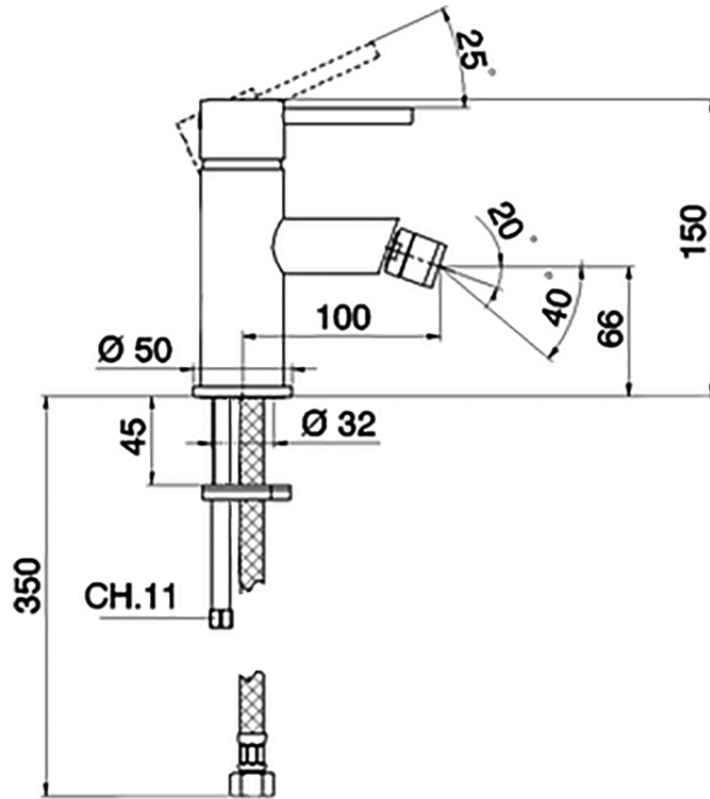

Single lever bidet mixer TRATTO EVO_TV000560

TV000560

<https://en.huberitalia.com/single-lever-bidet-mixer-tratto-evo-tv000560>

2026-06-13