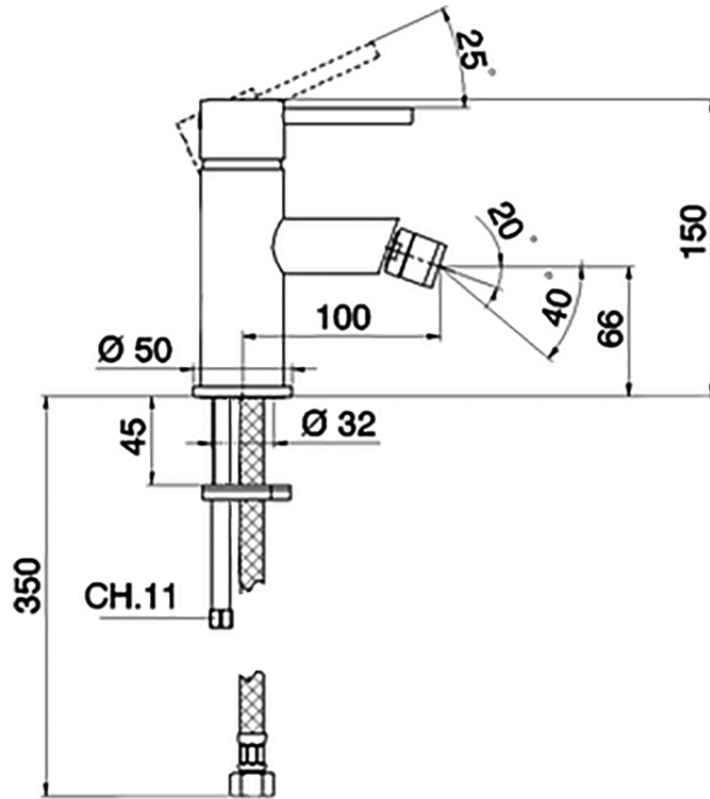

Single lever bidet mixer TRATTO EVO_TV000560

TV000560

<https://en.huberitalia.com/single-lever-bidet-mixer-tratto-evo-tv000560>

2026-04-06