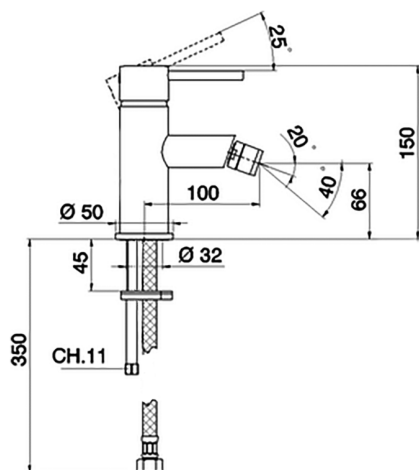

Single lever bidet mixer TRATTO EVO_TV000560

MODEL **TV000560**

Single lever bidet mixer, without pop up waste, G.3/8"
Stainless Steel Flexible

AVAILABLE FINISHINGS

CHARACTERISTICS

Cartridge Spare Parts **ZZ95435000**

35 mm Cartridge

EcoStop

EcoStop feature limits water flow to approximately 50% of maximum output with one point of resistance on setting. Push slightly past the middle stop only when full water output is required. This will save water up to 50%.