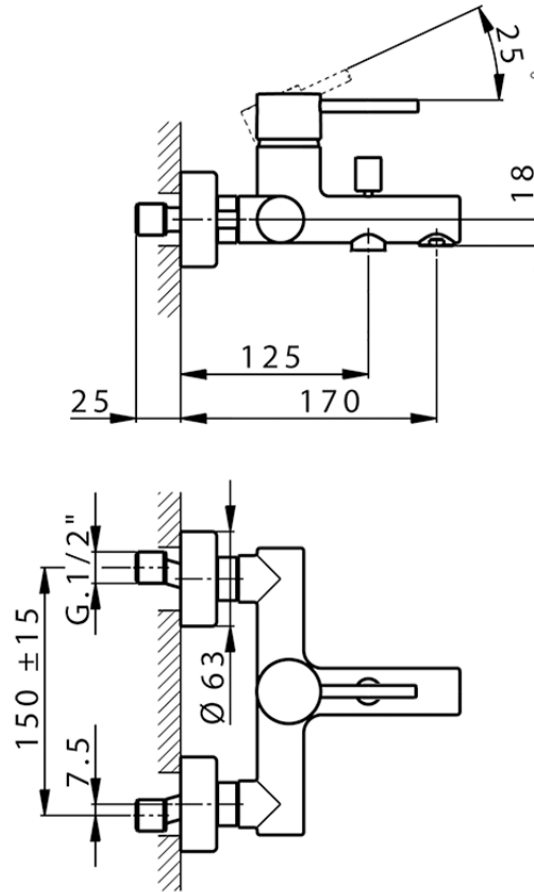

Single lever bath mixer NUOVA KIRUNA_K2000130

TV000130

<https://en.huberitalia.com/single-lever-bath-mixer-nuova-kiruna-k2000130>

2026-04-08