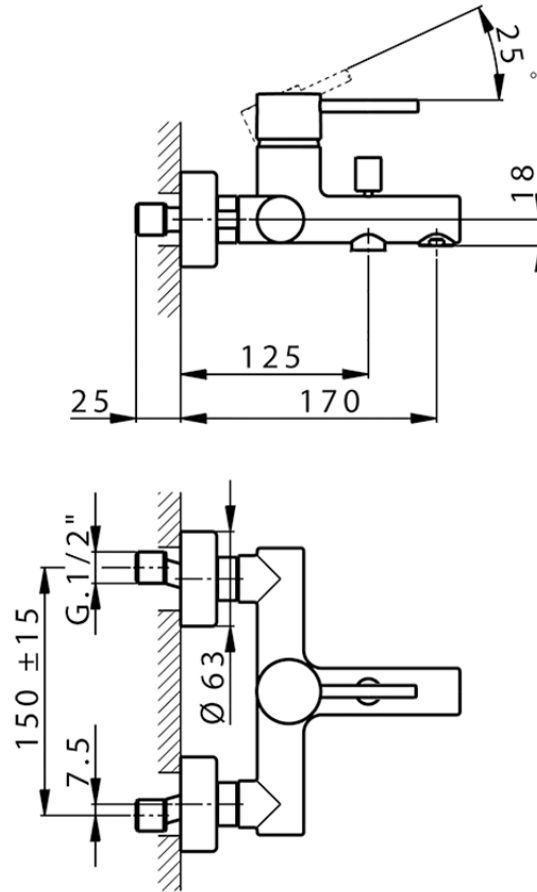

Single lever bath mixer NUOVA KIRUNA_K2000130

TV000130

<https://en.huberitalia.com/single-lever-bath-mixer-nuova-kiruna-k2000130>

2026-06-13