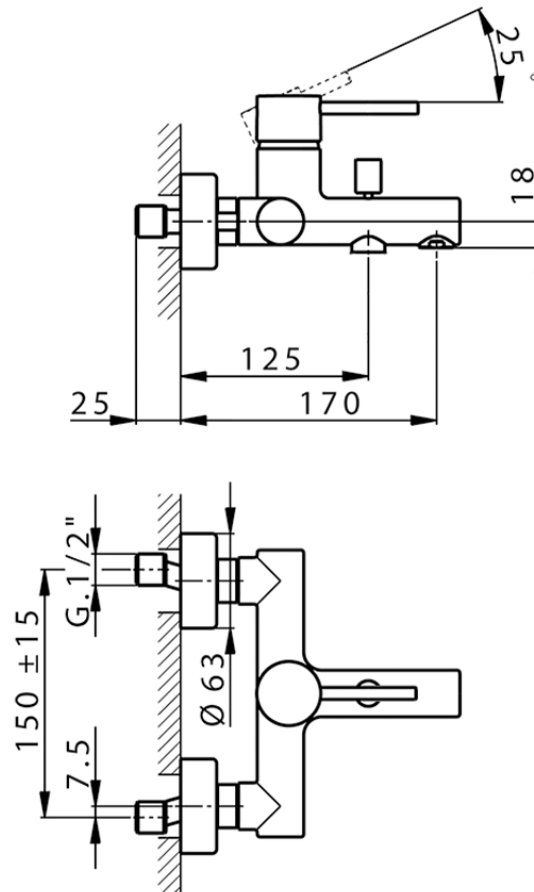

Single lever bath mixer NUOVA KIRUNA_K2000130

TV000130

<https://en.huberitalia.com/single-lever-bath-mixer-nuova-kiruna-k2000130>

2026-05-16