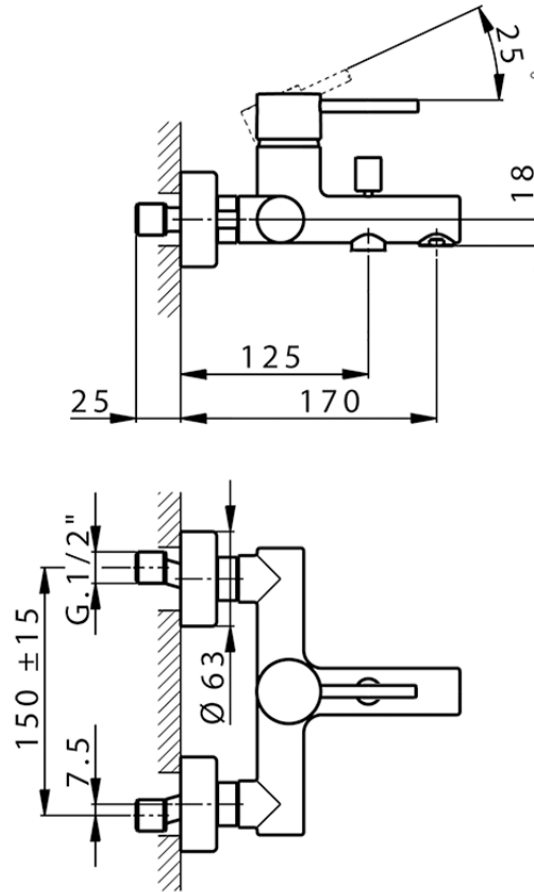

Single lever bath mixer NUOVA KIRUNA_K2000130

TV000130

<https://en.huberitalia.com/single-lever-bath-mixer-nuova-kiruna-k2000130>

2026-04-06