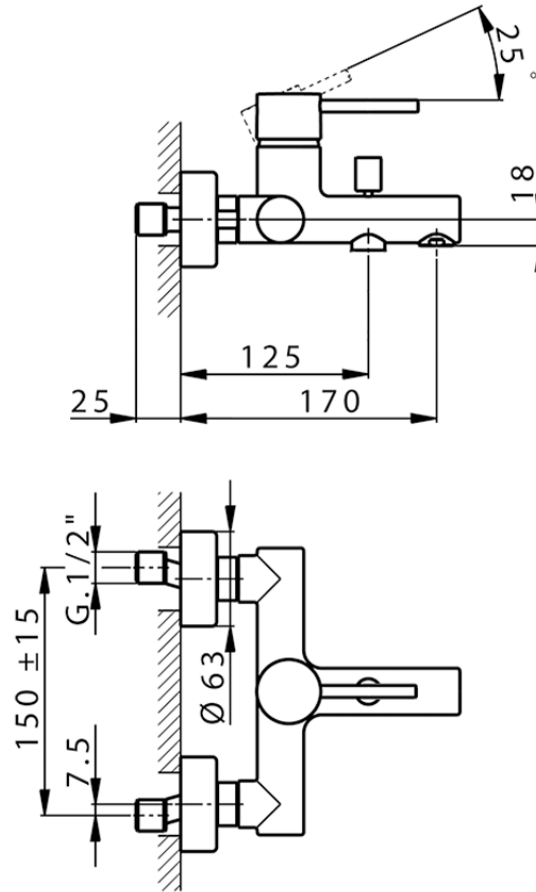

Single lever bath mixer NUOVA KIRUNA_K2000130

TV000130

<https://en.huberitalia.com/single-lever-bath-mixer-nuova-kiruna-k2000130>

2026-06-10