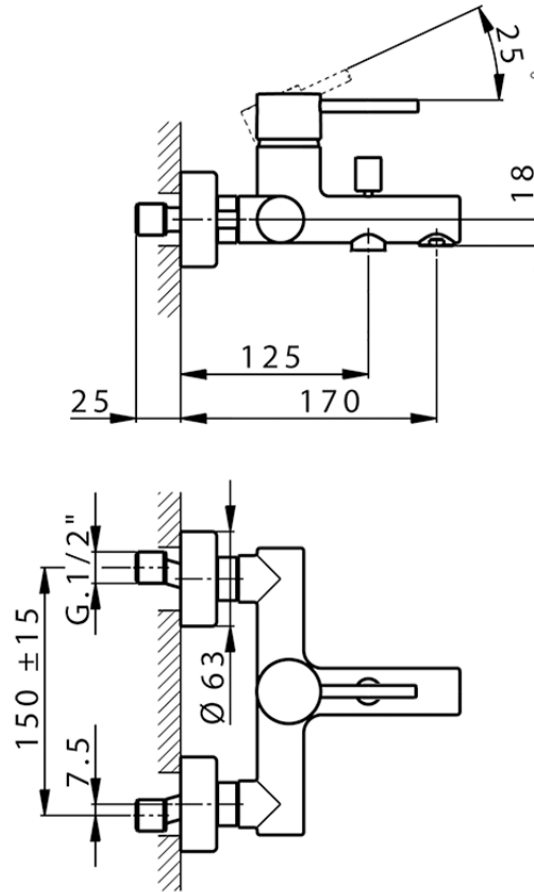

Single lever bath mixer NUOVA KIRUNA_K2000130

TV000130

<https://en.huberitalia.com/single-lever-bath-mixer-nuova-kiruna-k2000130>

2026-04-09